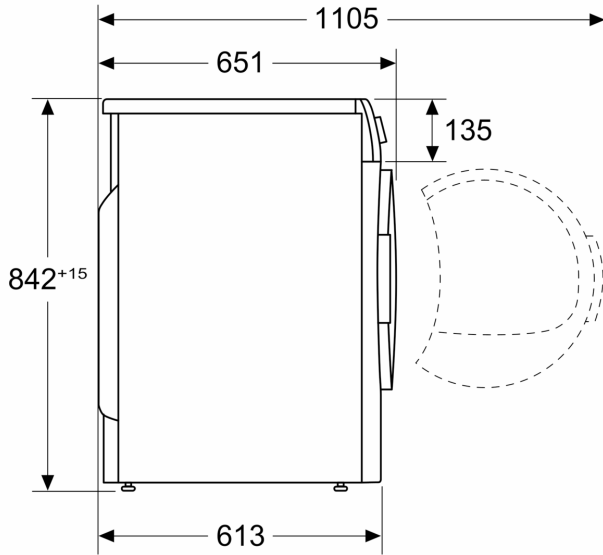

- AntiVibration™:

- LED

-

-

-

-

- (xx): 84.2 x 59.8 x 61.3 *

-

6, , 9 kg
WTG86404TC

尺寸以公釐計

尺寸單位為公釐