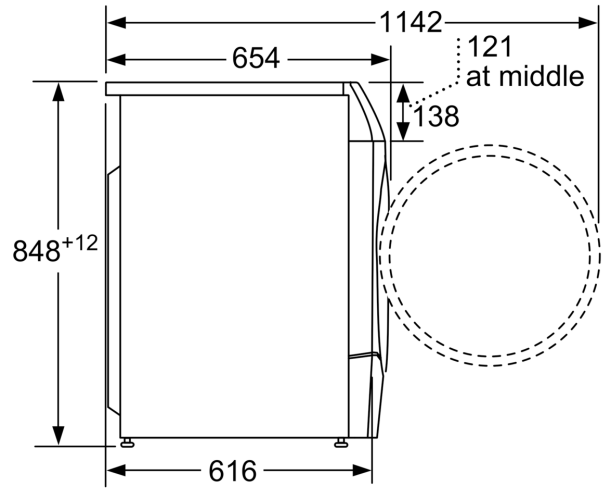

-:

-:

- Dimensions (x): 84.8 cm x 59.8 cm

-: 61.6 cm

6, , 10/6 kg, 1400 rpm
WDU28560TC

measurements in mm

measurements in mm