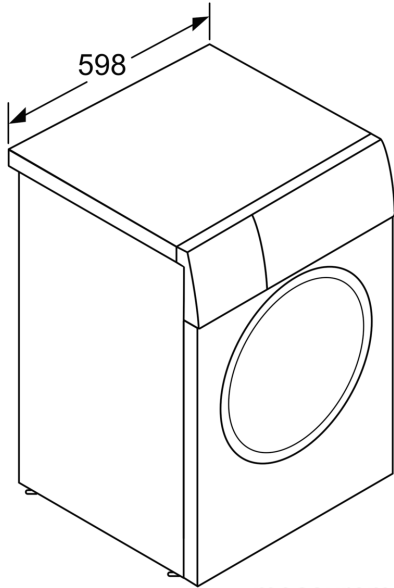

6, , 10 kg, 1400 rpm
WAU28668TC

measurements in mm