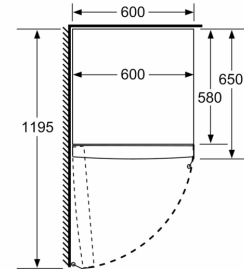

**8, , 186 x 60 cm,
KSF36PI33D**

- : 300
- : 1
- : 180 kWh
- : 41 dB

- : ,
- L E D

- : 300L
-
-
- 5 3
- FlexShelf

- 2x VitaFresh pro 0°C :
- 1x VitaFresh pro :

-
- L E D

- :
-
-

- (H x W x D): 186.0 cm x 60.0 cm x 65.0 cm
- :90W
- :220 V
- : SN

**8, , 186 x 60 cm,
KSF36PI33D**

	a	b	c	d	e	f
KSW36, GSD36	187					
KSV36, KSF36, GSN36, GSV36	186					
KSV33, GSN33, GSV33	176	60	65	58	60	119.5
KSV29, GSN29, GSV29	161					
GSV24	146					
GSN51	161					
GSN54	176	70	78	70	70	142
GSN58	191					

- a Height
- b Width
- c Depth with closed door w/o handle and w/o distance part
- d Depth of cabinet w/o distance part
- e Width with open door w/o handle
- f Depth with open door w/o handle w/o distance part

measurements in cm

measurements in mm