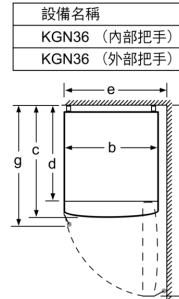

- :

- : 1 (12)

- : 110 V

- : 160W

- : SN

- (x x) : 185 x 60 x 64 cm

8, , 185 x 60 cm,
KGN36SB30D

min. 0/65 (A)

Appliance ne

KGN33, 36,

KGF39, 49

Dimension A
In models wit
in order to op
of 65 mm is r