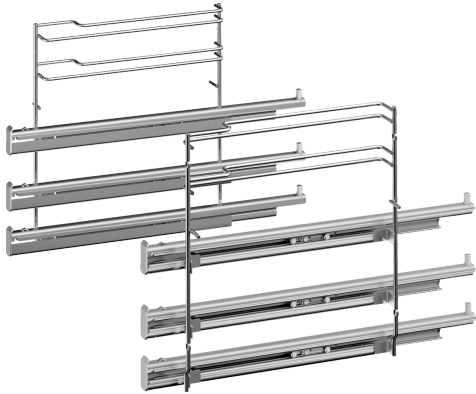

Full extension rails, 3-level
HEZ638300

:	100 x 300 x 420 mm
/:	95.0 x 80.0 x 120.0
:	48
:	2.8 kg
:	3.1 kg

Full extension rails, 3-level
HEZ638300

-
_ “ ”
- : 16 kg