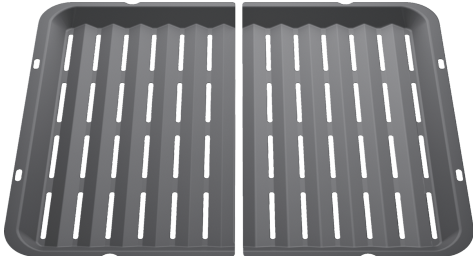

**Two-piece roasting insert, 18 x 363 x
218 mm
HEZ625071**

: 35 x 445 x 325 mm
/: 95.0 x 80.0 x 120.0
: 150
: 0.7 kg
: 0.9 kg

**Two-piece roasting insert, 18 x 363 x
218 mm
HEZ625071**

- (HxWxD): 18 mm x 363 mm x 218 mm
- enamelled steel
-
-
-
- " "