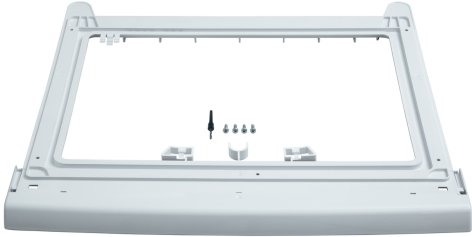

/
WTZ20410

(x x): 50 x 560 x 600
Pallet dimensions: 225.0 x 80.0 x 120.0
Standard number of units per pallet: 90
: 0.6
Gross weight: 0.9