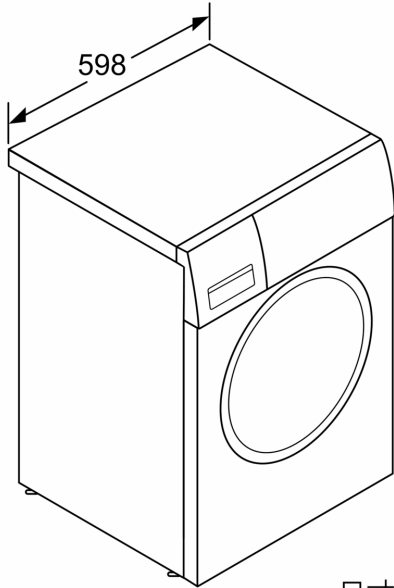

**Series 8, , 9 kg, 1400 / WAW28480SG**

**EcoSilence Drive™**

- EcoSilence Drive™
- AllergyPlus : 99.9%\*
- SpeedPerfect : 68%
- Vario Drum : ,
- ActiveWater Plus™ : ,

---

/ : .....  
 : .....  
 / : .....White  
 : .....160.0 cm  
 : .....848  
 : .....848 x 598 x 590  
 Wheels: .....No  
 : .....72.1  
 : .....65  
 Door Frame: .....Chrome, blackgray  
 Color Buttons: .....white  
 : .....48 dB(A) re 1 pW  
 : .....2300  
 : .....10 A  
 : .....220-240  
 : .....50  
 Energy Star Qualified: .....No  
 Cord included: .....Yes  
 : .....  
 Length of supply hose (in): .....59.05 "  
 Dimensions of the packed product: .....34.44 x 25.98 x 27.16  
 : .....159.000 lbs  
 Gross weight: .....160.000 lbs  
 Length of drain hose: .....150.00 cm  
 Length of supply hose: .....150.00 cm  
 ( x x ): .....875 x 660 x 690  
 Gross weight: .....72.8  
 : .....2300  
 : .....10 A  
 : .....220-240  
 : .....50  
 : .....Aquasecure  
 : .....1400 /  
 : .....  
 : .....Yes  
 : .....LED-display  
 Maximum capacity in kg: .....9.0

- (XX) : 84.8 x 59.8 x 59.0 \*

Series 8, , 9 kg, 1400 /  
WAW28480SG

---

尺寸單位為mm