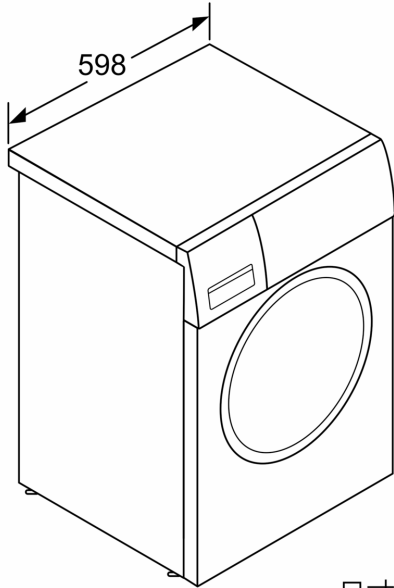

/ : .....  
 : .....  
 / : .....White  
 : .....160.0 cm  
 : .....848  
 : .....848 x 598 x 590  
 Wheels: .....No  
 : .....72.5  
 : .....65  
 Door Frame: .....Silver-black grey  
 Color Buttons: .....white  
 : .....48 dB(A) re 1 pW  
 : .....2300  
 : .....10 A  
 : .....220-240  
 : .....50  
 Energy Star Qualified: .....No  
 Cord included: .....Yes  
 : .....  
 Length of supply hose (in): .....59.05 "  
 Dimensions of the packed product: .....34.44 x 25.98 x 27.16  
 : .....160.000 lbs  
 Gross weight: .....161.000 lbs  
 Length of drain hose: .....150.00 cm  
 Length of supply hose: .....150.00 cm  
 ( x x ): .....875 x 660 x 690  
 Gross weight: .....73.2  
 : .....2300  
 : .....10 A  
 : .....220-240  
 : .....50  
 : .....1.06  
 : .....55.0  
 : .....AquaStop  
 : .....1400 /  
 : .....  
 : .....Yes  
 : .....LED-display  
 Maximum capacity in kg: .....8.0

-

-

- (XX) : 84.8 x 59.8 x 59.0 \*

Series 8, , 8 kg, 1400 /  
WAW28440SG

---

尺寸單位為mm