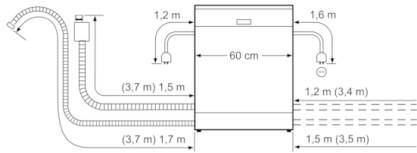

Serie | 8, 獨立式洗碗機, 60 cm, 鈦銀色機身
SMS88TI36E

( ) Werte mit Verlängerungssatz