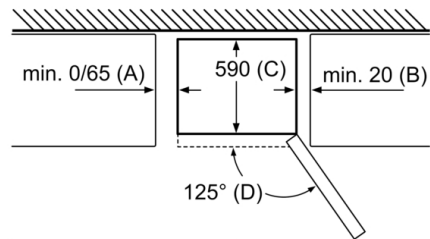

Appliance name	A	B	C	D
KGN33, 36, 39, 46, 49	0/65	20	590	125
KGF39, 49	0/65	20	590	125

Dimension A:  
In models with vertical integrated handles,  
in order to open easily, a minimum distance  
of 65 mm is needed.