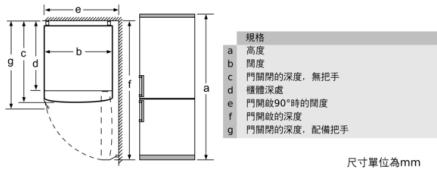

Appliance name	A	B	C	D
KGN33, 36, 39, 46, 49	0/65	20	590	125
KGF39, 49	0/65	20	590	125

Dimension A:  
In models with vertical integrated handles,  
in order to open easily, a minimum distance  
of 65 mm is needed.