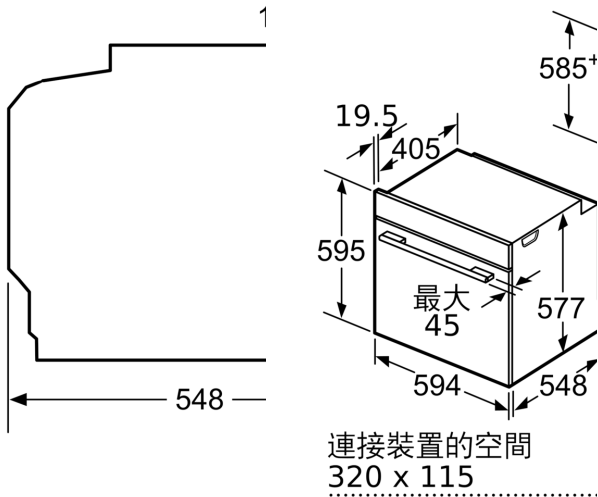

**Series 8, , 60 x 60 cm,  
HBG634BB1B**

HEZ327000 ; HEZ530000 ; HEZ531010 ; HEZ532010 ; HEZ617000 ; HEZ625071 ; HEZ631070 ; HEZ632070 ; HEZ633001 ; HEZ633070 ; HEZ634000 ; HEZ635000 ; HEZ636000 ; HEZ638100 ; HEZ638200 ; HEZ638300 ; HEZ660050 ; HEZ664000 ; HEZ915003 ;

:	
<hr/>	
Gross weight:	.....37.5
/ :	.....
Integrated Cleaning system:	....., Hydrolytic
( x x ):	.....585-595 x 560-568 x 550
:	.....595 x 594 x 548
( x x ):	.....670 x 670 x 680
:	..... Glass
:	.....
:	..... 35.1
Usable volume of cavity:	..... 71
:	.....4D, , , , , , , Pizza setting, low temperature cooking, , , ,
Number of interior lights:	..... 1
:	.....120.0 cm
Interior Lights - cavity 1:	..... 1
:	.....
Broil Element Wattages cavity 1:	.....2800
Convection Element Wattages cavity 1:	.....2200
(2010/30/EU):	.....A+
:	..... 0.87 kWh/cycle
:	..... 0.69 kWh/cycle
Energy efficiency index (2010/30/EC):	.....81.2 %
:	..... 3600
:	..... 16 A
:	..... 220-240
:	..... 60; 50
:	.....
Alternative colors available:	..... HBG634BS1B
:	.....
Required cutout/niche size for installation (in):	.....x
Dimensions of the packed product:	..... 26.37 x 26.37 x 26.77
:	.....77.000 lbs
Gross weight:	..... 83.000 lbs
:	..... 120.0 cm
:	..... 35.1

**Series 8, , 60 x 60 cm,  
HBG634BB1B**

爐面底下若有安裝其他  
作檯面厚度 (視情況可

爐面類型

爐頭可變電磁式烹調爐

全平面式  
爐頭可變電磁式烹調爐

煤氣爐口

電磁式爐口