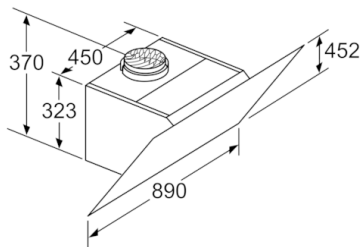

Appliance in circulated air mode
without duct
Circulated air set required
measurements in mm