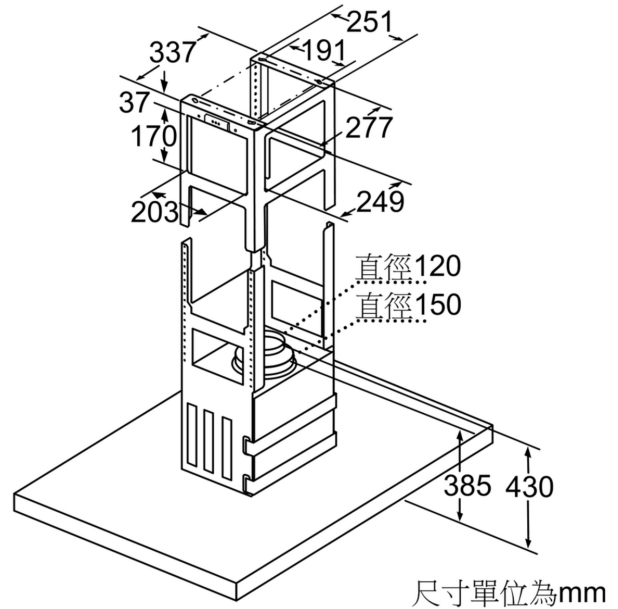

: /
 :130.0 cm
 Height of the chimney: 698-878/698-998
 Height of product, without chimney:46
 : 28.7
 : Electronic
 Number of speed settings: 3-stage + 2 intensive
 - :445 /
 Boost position output recirculating: 457 /
 - :353 /
 :867 /
 Number of lights: 4
 :54 dB(A) re 1pW ()
 : 120 / 150
 :
 Odour filter: No
 :
 : ...DHZ1231, DHZ1241, DHZ1246, DHZ1251, DHZ1253, DHZ1256,
 DIZ2CB1I4, DIZ2CX5C6, DIZ2FX5D1, DZZ0XX0P0, DZZ1XX1B6,
 DZZ2CB1B4
 Type of lamps used: LED
 :
 :
 : 166
 : 10 A
 : 220-240
 : 50; 60
 :
 : /
 :
 :
 Dimensions of the product, with chimney (if exists) (in):x x
 Dimensions of the packed product: 33.07 x 24.01 x 40.94
 :63.000 lbs
 Gross weight: 86.000 lbs
 :
 No-return airflow flap: No
 :130.0 cm
 Dimensions of the product, with chimney (if exists): 744-1044 x
 898.0 x 600.0
 (x x):840 x 610 x 1040
 : 28.7
 Gross weight:39.2

**Series 6, , 90 cm,
DIB98JQ50B**

- :
-
- 90 cm
- :
- :
-
- (EN 61591): 728 m³/h
-
- 3 2
- 4 x 1,5W LED
-
- SoftLight
- PerfectAir Sensor
-
- :
- : 166 W
-
- - (x x): 744-924 x 898 x 600
- - (x x): 744-1044 x 898 x 600
- :
- 3
- 1 5 0 (1 2 0)
- :
-
- cleanAir

**Series 6, , 90 cm,
DIB98JQ50B**

尺寸單位為mm

尺寸單位為mm

尺寸單位為mm