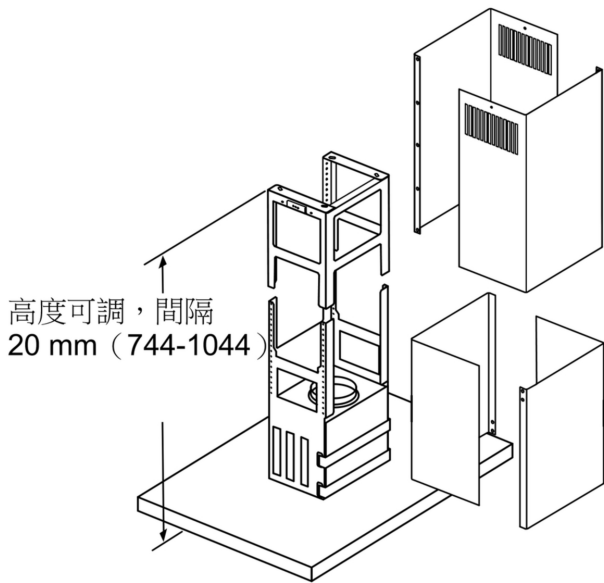

: /
 :130.0 cm
 Height of the chimney: 698-878/698-998
 Height of product, without chimney:46
 : 28.7
 : Electronic
 Number of speed settings: 3-stage + 2 intensive
 - :445 /
 Boost position output recirculating: 457 /
 - :353 /
 :867 /
 Number of lights: 4
 :54 dB(A) re 1pW ()
 : 120 / 150
 :
 Odour filter: No
 :
 : ...DHZ1231, DHZ1241, DHZ1246, DHZ1251, DHZ1253, DHZ1256,
 DIZ2CB1I4, DIZ2CX5C6, DIZ2FX5D1, DZZ0XX0P0, DZZ1XX1B6,
 DZZ2CB1B4
 Type of lamps used: LED
 :
 :
 : 166
 : 10 A
 : 220-240
 : 50; 60
 :
 : /
 :
 :
 Dimensions of the product, with chimney (if exists) (in):x x
 Dimensions of the packed product: 33.07 x 24.01 x 40.94
 :63.000 lbs
 Gross weight: 86.000 lbs
 :
 No-return airflow flap: No
 :130.0 cm
 Dimensions of the product, with chimney (if exists): 744-1044 x
 898.0 x 600.0
 (x x):840 x 610 x 1040
 : 28.7
 Gross weight:39.2

**Series 6, , 90 cm,
DIB98JQ50B**

- :
-
- 90 cm
- :
- :
-
- (EN 61591): 728 m³/h
-
- 3 2
- 4 x 1,5W LED
-
- SoftLight
- PerfectAir Sensor
-
- :
- : 166 W
-
- - (x x): 744-924 x 898 x 600
- - (x x): 744-1044 x 898 x 600
- :
- 3
- 1 5 0 (1 2 0)
- :
-
- cleanAir

**Series 6, , 90 cm,
DIB98JQ50B**

尺寸單位為mm

尺寸單位為mm

尺寸單位為mm