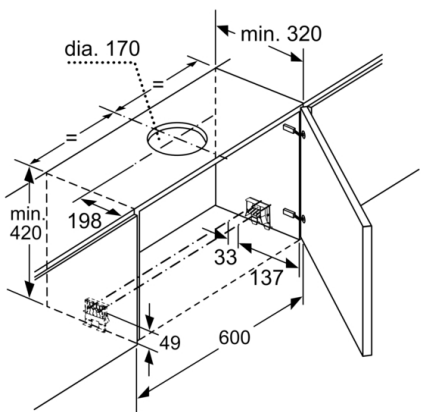

Length electrical supply cord : 175 cm

Dimensions of the product, with chimney (if exists) : 378 x 898.0 x 290.0 毫米

產品包裝尺寸 (高 x 闊 x 深) : 400 x 940 x 490 毫米

Net weight : 15.0 公斤

Gross weight : 17.9 公斤

Series 8, 拉趟式抽油煙機, 90 cm, 不銹鋼  
DFS098K53

技術資料：

- 能源效益等級：A
- 功率：166 W
- 適用於排氣或循環空氣模式
- 尺寸 (高x 闊x 深)：337 x 898 x 290 毫米

跟機配件：

- 3塊可置洗碗碟機清洗隔油濾網
- 直徑150毫米排風喉連接 (附上120毫米排風喉連接配件)

自選配件：

- 活性炭循環濾網套裝
- 尺寸 (高X闊X深)：378 x 898 x 290 mm

Series 8, 拉趟式抽油煙機, 90 cm, 不銹鋼  
DFS098K53

measurements in mm

When installing the 90 cm telescopic hood in a 90 cm wide wall-hanging cupboard, the mounting kit is required. The two mounting brackets are screwed onto the right and left of the kitchen unit. Installation in accordance with template.

measurements in mm

measurements in mm

measurements in mm

measurements in mm

measurements in mm

Series 8, 拉趟式抽油煙機, 90 cm, 不銹鋼  
DFS098K53

Depth of the filter drawer can be adjusted  
by up to 29 mm measurements in mm