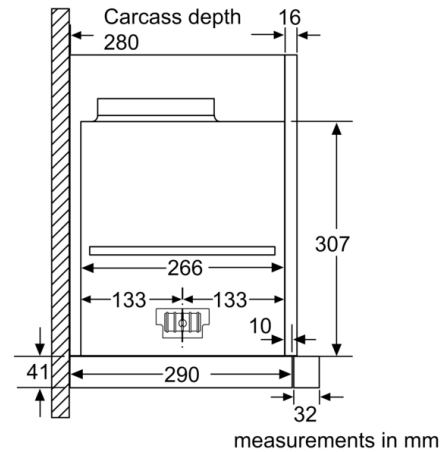

Length electrical supply cord : 175 cm

Dimensions of the product, with chimney (if exists) : 378 x 898.0 x 290.0 毫米

產品包裝尺寸 (高 x 闊 x 深) : 400 x 940 x 490 毫米

Net weight : 15.0 公斤

Gross weight : 17.9 公斤

Series 8, 拉趟式抽油煙機, 90 cm, 不銹鋼  
DFS098K53

技術資料：

- 能源效益等級：A
- 功率：166 W
- 適用於排氣或循環空氣模式
- 尺寸 (高x 闊x 深)：337 x 898 x 290 毫米

跟機配件：

- 3塊可置洗碗碟機清洗隔油濾網
- 直徑150毫米排風喉連接 (附上120毫米排風喉連接配件)

自選配件：

- 活性炭循環濾網套裝
- 尺寸 (高X闊X深)：378 x 898 x 290 mm

Series 8, 拉趟式抽油煙機, 90 cm, 不銹鋼  
DFS098K53

measurements in mm

When installing the 90 cm telescopic hood in a 90 cm wide wall-hanging cupboard, the mounting kit is required. The two mounting brackets are screwed onto the right and left of the kitchen unit. Installation in accordance with template.

measurements in mm

measurements in mm

measurements in mm

measurements in mm

measurements in mm

Series 8, 拉趟式抽油煙機, 90 cm, 不銹鋼  
DFS098K53

Depth of the filter drawer can be adjusted  
by up to 29 mm measurements in mm