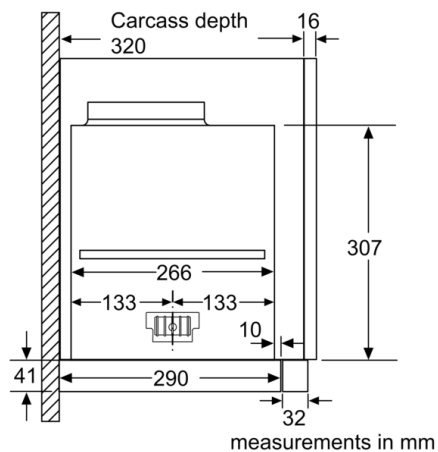

Length electrical supply cord : 175 cm

Dimensions of the product, with chimney (if exists) : 378 x 898.0 x 290.0 毫米

產品包裝尺寸 (高 x 闊 x 深) : 400 x 940 x 490 毫米

Net weight : 15.0 公斤

Gross weight : 17.9 公斤

Series 8, 拉趟式抽油煙機, 90 cm, 不銹鋼  
DFS098K53

技術資料：

- 能源效益等級：A
- 功率：166 W
- 適用於排氣或循環空氣模式
- 尺寸 (高x 闊x 深)：337 x 898 x 290 毫米

跟機配件：

- 3塊可置洗碗碟機清洗隔油濾網
- 直徑150毫米排風喉連接 (附上120毫米排風喉連接配件)

自選配件：

- 活性炭循環濾網套裝
- 尺寸 (高X闊X深)：378 x 898 x 290 mm

Series 8, 拉趟式抽油煙機, 90 cm, 不銹鋼  
DFS098K53

measurements in mm

When installing the 90 cm telescopic hood in a 90 cm wide wall-hanging cupboard, the mounting kit is required. The two mounting brackets are screwed onto the right and left of the kitchen unit. Installation in accordance with template.

measurements in mm

measurements in mm

measurements in mm

measurements in mm

measurements in mm

Series 8, 拉趟式抽油煙機, 90 cm, 不銹鋼  
DFS098K53

Depth of the filter drawer can be adjusted  
by up to 29 mm measurements in mm