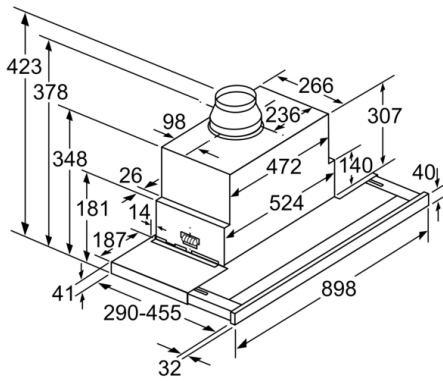

Length electrical supply cord : 175 cm

Dimensions of the product, with chimney (if exists) : 378 x 898.0 x 290.0 毫米

產品包裝尺寸 (高 x 闊 x 深) : 400 x 940 x 490 毫米

Net weight : 15.0 公斤

Gross weight : 17.9 公斤

Series 8, 拉趟式抽油煙機, 90 cm, 不銹鋼  
DFS098K53

技術資料：

- 能源效益等級：A
- 功率：166 W
- 適用於排氣或循環空氣模式
- 尺寸 (高x 闊x 深)：337 x 898 x 290 毫米

跟機配件：

- 3塊可置洗碗碟機清洗隔油濾網
- 直徑150毫米排風喉連接 (附上120毫米排風喉連接配件)

自選配件：

- 活性炭循環濾網套裝
- 尺寸 (高X闊X深)：378 x 898 x 290 mm

Series 8, 拉趟式抽油煙機, 90 cm, 不銹鋼  
DFS098K53

measurements in mm

When installing the 90 cm telescopic hood in a 90 cm wide wall-hanging cupboard, the mounting kit is required. The two mounting brackets are screwed onto the right and left of the kitchen unit. Installation in accordance with template.

measurements in mm

measurements in mm

measurements in mm

measurements in mm

measurements in mm

Series 8, 拉趟式抽油煙機, 90 cm, 不銹鋼  
DFS098K53

Depth of the filter drawer can be adjusted  
by up to 29 mm measurements in mm