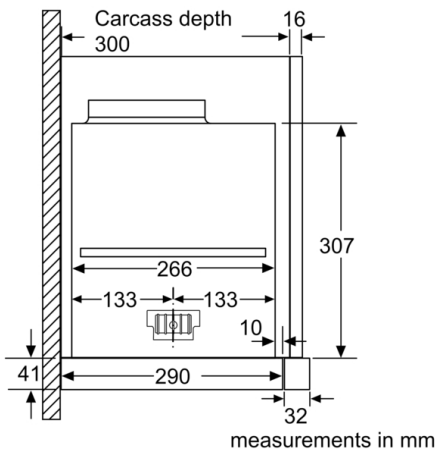

Length electrical supply cord : 175 cm

Dimensions of the product, with chimney (if exists) : 378 x 898.0 x 290.0 毫米

產品包裝尺寸 (高 x 闊 x 深) : 400 x 940 x 490 毫米

Net weight : 15.0 公斤

Gross weight : 17.9 公斤

Series 8, 拉趟式抽油煙機, 90 cm, 不銹鋼  
DFS098K53

技術資料：

- 能源效益等級：A
- 功率：166 W
- 適用於排氣或循環空氣模式
- 尺寸 (高x 闊x 深)：337 x 898 x 290 毫米

跟機配件：

- 3塊可置洗碗碟機清洗隔油濾網
- 直徑150毫米排風喉連接 (附上120毫米排風喉連接配件)

自選配件：

- 活性炭循環濾網套裝
- 尺寸 (高X闊X深)：378 x 898 x 290 mm

Series 8, 拉趟式抽油煙機, 90 cm, 不銹鋼  
DFS098K53

measurements in mm

When installing the 90 cm telescopic hood in a 90 cm wide wall-hanging cupboard, the mounting kit is required. The two mounting brackets are screwed onto the right and left of the kitchen unit. Installation in accordance with template.

measurements in mm

measurements in mm

measurements in mm

measurements in mm

measurements in mm

Series 8, 拉趟式抽油煙機, 90 cm, 不銹鋼  
DFS098K53

Depth of the filter drawer can be adjusted  
by up to 29 mm measurements in mm