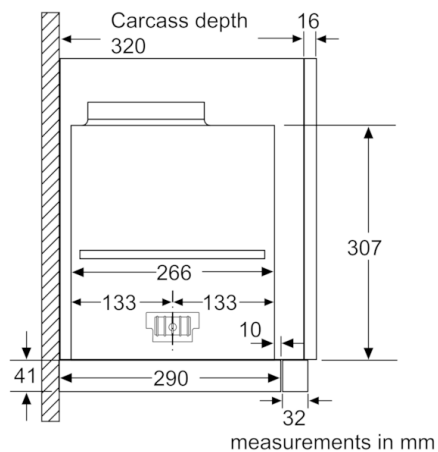

Serie | 8, 拉趟式抽油煙機, 60 cm, 不銹鋼
DFS068K50

拉趟式抽油煙機：可嵌入在你的櫥櫃內，為你提供時尚的廚房環境。

Technical data

Typology :	Pull-out
Approval certificates :	CE, VDE
Length electrical supply cord (cm) :	175
Required niche size for installation (HxWxD) :	337mm x 524.0mm x 290mm
Net weight (kg) :	13.566
:	Electronic
Number of speed settings :	3-stage + 2 intensive
空氣抽取最大輸出量 (m ³ /h) :	411
Boost position output recirculating (m ³ /h) :	791.0
循環空氣最大輸出量 (m ³ /h) :	398
Boost position air extraction (m ³ /h) :	854
Number of lights :	2
噪音級別 (dB) :	52
Diameter of air outlet (mm) :	120 / 150
Grease filter material :	Washable stainless steel
Odour filter :	Nc
Delay Shut off modes :	10
Optional accessories :	DSZ4561, DSZ4565, DSZ4660, DSZ4680, DSZ4681, DSZ4683, DWZ1IX1C6, DWZ0ITOP0, DWZ1IT1D1, DWZ1IX1B6
Type of lamps used :	LED
Total power of the lamps (W) :	6
Grease filter type :	Kassette
Connection Rating (W) :	166
:	10
電壓 (V) :	220-240
Frequency (Hz) :	50; 60
Material body :	Stainless steel
Approval certificates :	CE, VDE
Dimensions of the product, with chimney (if exists) (in) :	/ x x
Dimensions of the packed product (in) :	15.74 x 25.19 x 18.89
Net weight (lbs) :	30.000
Gross weight (lbs) :	32.000
Motor location :	Integrated motor in hood body
No-return airflow flap :	No
Length electrical supply cord (cm) :	175
Dimensions of the product, with chimney (if exists) (mm) :	378 x 598.0 x 290.0
Dimensions of the packed product (HxWxD) (mm) :	400 x 640 x 480
Net weight (kg) :	13.566
Gross weight (kg) :	14.6

技術資料：

- 能源效益等級：A
- 功率：166
- 適用於排氣或循環空氣模式
- 尺寸 (高x 闊x 深)：337 x 598 x 290 毫米

跟機配件：

- 2 塊可置洗碗碟機隔油濾網
- 直徑150毫米排風喉 (附上(120毫米排風喉))

自選配件：

- 活性炭循環濾網套裝

Serie | 8, 拉趟式抽油煙機, 60 cm, 不銹鋼
DFS068K50

measurements in mm

measurements in mm

measurements in mm

measurements in mm

measurements in mm

measurements in mm