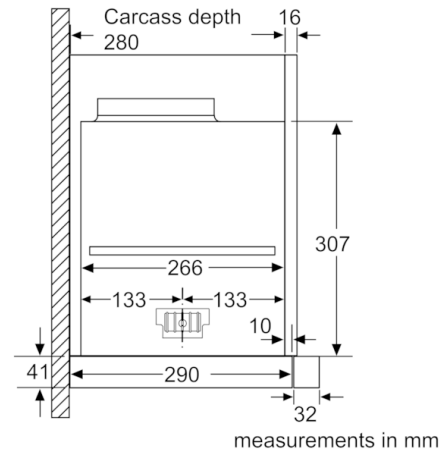

Serie | 8, 拉趟式抽油煙機, 60 cm, 不銹鋼
DFS068K50

拉趟式抽油煙機：可嵌入在你的櫥櫃內，為你提供時尚的廚房環境。

Technical data

Typology :	Pull-out
Approval certificates :	CE, VDE
Length electrical supply cord (cm) :	175
Required niche size for installation (HxWxD) :	337mm x 524.0mm x 290mm
Net weight (kg) :	13.566
:	Electronic
Number of speed settings :	3-stage + 2 intensive
空氣抽取最大輸出量 (m ³ /h) :	411
Boost position output recirculating (m ³ /h) :	791.0
循環空氣最大輸出量 (m ³ /h) :	398
Boost position air extraction (m ³ /h) :	854
Number of lights :	2
噪音級別 (dB) :	52
Diameter of air outlet (mm) :	120 / 150
Grease filter material :	Washable stainless steel
Odour filter :	Nc
Delay Shut off modes :	10
Optional accessories :	DSZ4561, DSZ4565, DSZ4660, DSZ4680, DSZ4681, DSZ4683, DWZ1IX1C6, DWZ0ITOP0, DWZ1IT1D1, DWZ1IX1B6
Type of lamps used :	LED
Total power of the lamps (W) :	6
Grease filter type :	Kassette
Connection Rating (W) :	166
:	10
電壓 (V) :	220-240
Frequency (Hz) :	50; 60
Material body :	Stainless steel
Approval certificates :	CE, VDE
Dimensions of the product, with chimney (if exists) (in) :	/ x x
Dimensions of the packed product (in) :	15.74 x 25.19 x 18.89
Net weight (lbs) :	30.000
Gross weight (lbs) :	32.000
Motor location :	Integrated motor in hood body
No-return airflow flap :	No
Length electrical supply cord (cm) :	175
Dimensions of the product, with chimney (if exists) (mm) :	378 x 598.0 x 290.0
Dimensions of the packed product (HxWxD) (mm) :	400 x 640 x 480
Net weight (kg) :	13.566
Gross weight (kg) :	14.6

技術資料：

- 能源效益等級：A
- 功率：166
- 適用於排氣或循環空氣模式
- 尺寸 (高x 闊x 深)：337 x 598 x 290 毫米

跟機配件：

- 2 塊可置洗碗碟機隔油濾網
- 直徑150毫米排風喉 (附上(120毫米排風喉))

自選配件：

- 活性炭循環濾網套裝

Serie | 8, 拉趟式抽油煙機, 60 cm, 不銹鋼
DFS068K50

measurements in mm

measurements in mm

measurements in mm

measurements in mm

measurements in mm

measurements in mm