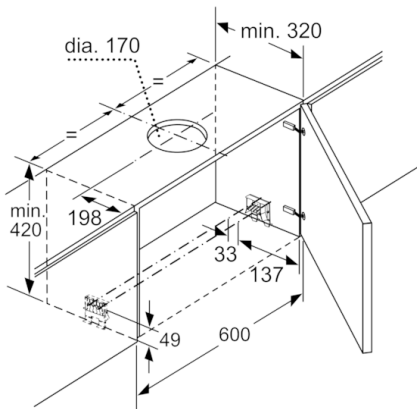

Serie | 8, 拉趟式抽油煙機, 60 cm, 不銹鋼
DFS068K50

拉趟式抽油煙機：可嵌入在你的櫥櫃內，為你提供時尚的廚房環境。

Technical data

Typology :	Pull-out
Approval certificates :	CE, VDE
Length electrical supply cord (cm) :	175
Required niche size for installation (HxWxD) :	337mm x 524.0mm x 290mm
Net weight (kg) :	13.566
:	Electronic
Number of speed settings :	3-stage + 2 intensive
空氣抽取最大輸出量 (m ³ /h) :	411
Boost position output recirculating (m ³ /h) :	791.0
循環空氣最大輸出量 (m ³ /h) :	398
Boost position air extraction (m ³ /h) :	854
Number of lights :	2
噪音級別 (dB) :	52
Diameter of air outlet (mm) :	120 / 150
Grease filter material :	Washable stainless steel
Odour filter :	Nc
Delay Shut off modes :	10
Optional accessories :	DSZ4561, DSZ4565, DSZ4660, DSZ4680, DSZ4681, DSZ4683, DWZ1IX1C6, DWZ0ITOP0, DWZ1IT1D1, DWZ1IX1B6
Type of lamps used :	LED
Total power of the lamps (W) :	6
Grease filter type :	Kassette
Connection Rating (W) :	166
:	10
電壓 (V) :	220-240
Frequency (Hz) :	50; 60
Material body :	Stainless steel
Approval certificates :	CE, VDE
Dimensions of the product, with chimney (if exists) (in) :	/ x x
Dimensions of the packed product (in) :	15.74 x 25.19 x 18.89
Net weight (lbs) :	30.000
Gross weight (lbs) :	32.000
Motor location :	Integrated motor in hood body
No-return airflow flap :	No
Length electrical supply cord (cm) :	175
Dimensions of the product, with chimney (if exists) (mm) :	378 x 598.0 x 290.0
Dimensions of the packed product (HxWxD) (mm) :	400 x 640 x 480
Net weight (kg) :	13.566
Gross weight (kg) :	14.6

技術資料：

- 能源效益等級：A
- 功率：166
- 適用於排氣或循環空氣模式
- 尺寸 (高x 闊x 深)：337 x 598 x 290 毫米

跟機配件：

- 2 塊可置洗碗碟機隔油濾網
- 直徑150毫米排風喉 (附上(120毫米排風喉))

自選配件：

- 活性炭循環濾網套裝

Serie | 8, 拉趟式抽油煙機, 60 cm, 不銹鋼
DFS068K50

measurements in mm

measurements in mm

measurements in mm

measurements in mm

measurements in mm

measurements in mm