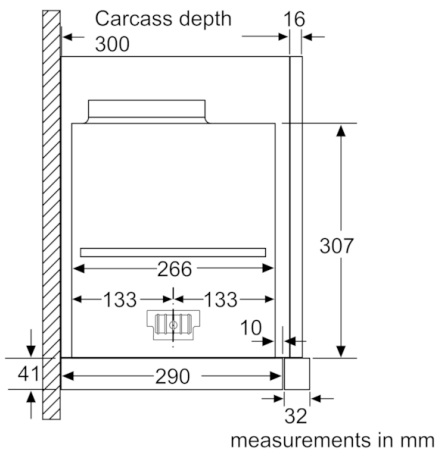

Serie | 8, 拉趟式抽油煙機, 60 cm, 不銹鋼
DFS068K50

拉趟式抽油煙機：可嵌入在你的櫥櫃內，為你提供時尚的廚房環境。

Technical data

Typology :	Pull-out
Approval certificates :	CE, VDE
Length electrical supply cord (cm) :	175
Required niche size for installation (HxWxD) :	337mm x 524.0mm x 290mm
Net weight (kg) :	13.566
:	Electronic
Number of speed settings :	3-stage + 2 intensive
空氣抽取最大輸出量 (m ³ /h) :	411
Boost position output recirculating (m ³ /h) :	791.0
循環空氣最大輸出量 (m ³ /h) :	398
Boost position air extraction (m ³ /h) :	854
Number of lights :	2
噪音級別 (dB) :	52
Diameter of air outlet (mm) :	120 / 150
Grease filter material :	Washable stainless steel
Odour filter :	Nc
Delay Shut off modes :	10
Optional accessories :	DSZ4561, DSZ4565, DSZ4660, DSZ4680, DSZ4681, DSZ4683, DWZ1IX1C6, DWZ0ITOP0, DWZ1IT1D1, DWZ1IX1B6
Type of lamps used :	LED
Total power of the lamps (W) :	6
Grease filter type :	Kassette
Connection Rating (W) :	166
:	10
電壓 (V) :	220-240
Frequency (Hz) :	50; 60
Material body :	Stainless steel
Approval certificates :	CE, VDE
Dimensions of the product, with chimney (if exists) (in) :	/ x x
Dimensions of the packed product (in) :	15.74 x 25.19 x 18.89
Net weight (lbs) :	30.000
Gross weight (lbs) :	32.000
Motor location :	Integrated motor in hood body
No-return airflow flap :	No
Length electrical supply cord (cm) :	175
Dimensions of the product, with chimney (if exists) (mm) :	378 x 598.0 x 290.0
Dimensions of the packed product (HxWxD) (mm) :	400 x 640 x 480
Net weight (kg) :	13.566
Gross weight (kg) :	14.6

技術資料：

- 能源效益等級：A
- 功率：166
- 適用於排氣或循環空氣模式
- 尺寸 (高x 闊x 深)：337 x 598 x 290 毫米

跟機配件：

- 2 塊可置洗碗碟機隔油濾網
- 直徑150毫米排風喉 (附上(120毫米排風喉))

自選配件：

- 活性炭循環濾網套裝

Serie | 8, 拉趟式抽油煙機, 60 cm, 不銹鋼
DFS068K50

measurements in mm

measurements in mm

measurements in mm

measurements in mm

measurements in mm

measurements in mm