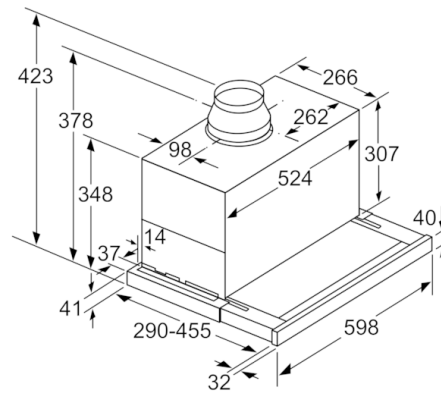

Serie | 8, 拉趟式抽油煙機, 60 cm, 不銹鋼
DFS068K50

拉趟式抽油煙機：可嵌入在你的櫥櫃內，為你提供時尚的廚房環境。

Technical data

Typology :	Pull-out
Approval certificates :	CE, VDE
Length electrical supply cord (cm) :	175
Required niche size for installation (HxWxD) :	337mm x 524.0mm x 290mm
Net weight (kg) :	13.566
:	Electronic
Number of speed settings :	3-stage + 2 intensive
空氣抽取最大輸出量 (m ³ /h) :	411
Boost position output recirculating (m ³ /h) :	791.0
循環空氣最大輸出量 (m ³ /h) :	398
Boost position air extraction (m ³ /h) :	854
Number of lights :	2
噪音級別 (dB) :	52
Diameter of air outlet (mm) :	120 / 150
Grease filter material :	Washable stainless steel
Odour filter :	Nc
Delay Shut off modes :	10
Optional accessories :	DSZ4561, DSZ4565, DSZ4660, DSZ4680, DSZ4681, DSZ4683, DWZ1IX1C6, DWZ0ITOP0, DWZ1IT1D1, DWZ1IX1B6
Type of lamps used :	LED
Total power of the lamps (W) :	6
Grease filter type :	Kassette
Connection Rating (W) :	166
:	10
電壓 (V) :	220-240
Frequency (Hz) :	50; 60
Material body :	Stainless steel
Approval certificates :	CE, VDE
Dimensions of the product, with chimney (if exists) (in) :	/ x x
Dimensions of the packed product (in) :	15.74 x 25.19 x 18.89
Net weight (lbs) :	30.000
Gross weight (lbs) :	32.000
Motor location :	Integrated motor in hood body
No-return airflow flap :	No
Length electrical supply cord (cm) :	175
Dimensions of the product, with chimney (if exists) (mm) :	378 x 598.0 x 290.0
Dimensions of the packed product (HxWxD) (mm) :	400 x 640 x 480
Net weight (kg) :	13.566
Gross weight (kg) :	14.6

技術資料：

- 能源效益等級：A
- 功率：166
- 適用於排氣或循環空氣模式
- 尺寸 (高x 闊x 深)：337 x 598 x 290 毫米

跟機配件：

- 2 塊可置洗碗碟機隔油濾網
- 直徑150毫米排風喉 (附上(120毫米排風喉))

自選配件：

- 活性炭循環濾網套裝

Serie | 8, 拉趟式抽油煙機, 60 cm, 不銹鋼
DFS068K50

measurements in mm

measurements in mm

measurements in mm

measurements in mm

measurements in mm

measurements in mm