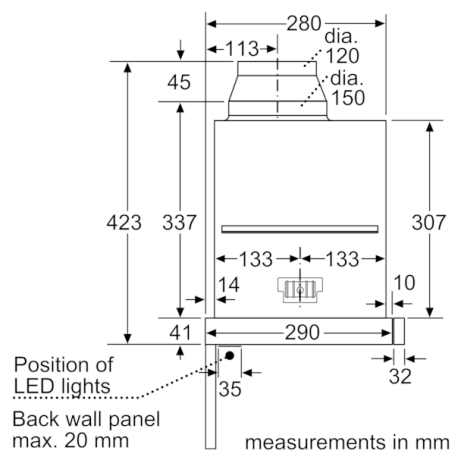

Serie | 8, 拉趟式抽油煙機, 60 cm, 不銹鋼
DFS068K50

拉趟式抽油煙機：可嵌入在你的櫥櫃內，為你提供時尚的廚房環境。

Technical data

Typology :	Pull-out
Approval certificates :	CE, VDE
Length electrical supply cord (cm) :	175
Required niche size for installation (HxWxD) :	337mm x 524.0mm x 290mm
Net weight (kg) :	13.566
:	Electronic
Number of speed settings :	3-stage + 2 intensive
空氣抽取最大輸出量 (m ³ /h) :	411
Boost position output recirculating (m ³ /h) :	791.0
循環空氣最大輸出量 (m ³ /h) :	398
Boost position air extraction (m ³ /h) :	854
Number of lights :	2
噪音級別 (dB) :	52
Diameter of air outlet (mm) :	120 / 150
Grease filter material :	Washable stainless steel
Odour filter :	Nc
Delay Shut off modes :	10
Optional accessories :	DSZ4561, DSZ4565, DSZ4660, DSZ4680, DSZ4681, DSZ4683, DWZ1IX1C6, DWZ0ITOP0, DWZ1IT1D1, DWZ1IX1B6
Type of lamps used :	LED
Total power of the lamps (W) :	6
Grease filter type :	Kassette
Connection Rating (W) :	166
:	10
電壓 (V) :	220-240
Frequency (Hz) :	50; 60
Material body :	Stainless steel
Approval certificates :	CE, VDE
Dimensions of the product, with chimney (if exists) (in) :	/ x x
Dimensions of the packed product (in) :	15.74 x 25.19 x 18.89
Net weight (lbs) :	30.000
Gross weight (lbs) :	32.000
Motor location :	Integrated motor in hood body
No-return airflow flap :	No
Length electrical supply cord (cm) :	175
Dimensions of the product, with chimney (if exists) (mm) :	378 x 598.0 x 290.0
Dimensions of the packed product (HxWxD) (mm) :	400 x 640 x 480
Net weight (kg) :	13.566
Gross weight (kg) :	14.6

技術資料：

- 能源效益等級：A
- 功率：166
- 適用於排氣或循環空氣模式
- 尺寸 (高x 闊x 深)：337 x 598 x 290 毫米

跟機配件：

- 2 塊可置洗碗碟機隔油濾網
- 直徑150毫米排風喉 (附上(120毫米排風喉))

自選配件：

- 活性炭循環濾網套裝

Serie | 8, 拉趟式抽油煙機, 60 cm, 不銹鋼
DFS068K50

measurements in mm

measurements in mm

measurements in mm

measurements in mm

measurements in mm

measurements in mm