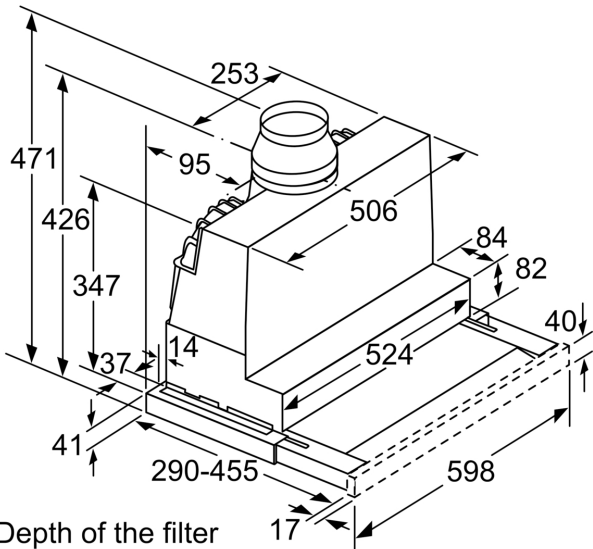

**Series 4, , 60 cm,
DFS067A51**

DSZ4660 :
DWZ2IT1B4 :
DWZ2IT114 :

- **EcoSilence Drive,**
- **EcoSilence Drive:**

:
 : 175 cm
 (x x) : 385mm x 524.0mm x 290mm
 : 10.9
 : Electronic
 Number of speed settings: 3-stages + intensive setting
 - : 399 /
 Boost position output recirculating: 628 /
 - : 358 /
 : 728 /
 Number of lights: 2
 : 53 dB(A) re 1pW ()
 : 120 / 150
 :
 Odour filter: No
 :
 : DSZ4660, DSZ4682, DSZ4686, DWZ0IT0P0, DWZ1IT1D1,
 DWZ1IX1B6, DWZ1IX1C6, DWZ2IT1B4, DWZ2IT114
 Type of lamps used: LED
 Total power of the lamps: 4
 :
 :
 : 144
 : 10 A
 : 220-240
 : 50; 60
 :
 :
 :
 :
 Dimensions of the product, with chimney (if exists) (in):x x
 Dimensions of the packed product: 15.74 x 25.19 x 19.29
 : 24.000 lbs
 Gross weight: 28.000 lbs
 :
 No-return airflow flap: Yes
 : 175 cm
 Dimensions of the product, with chimney (if exists):400 x 600 x
 290.0
 (x x) :400x640x490
 : 10.9
 Gross weight: 12.6

**Series 4, , 60 cm,
DFS067A51**

- 60 cm
- :
- 60 cm
-
- cleanAir
-
-
-
-
- 3
-
-
- 2 x 1,5W LED
- 2
-
-
- (XX): 426 x 598 x 290 mm
- (x x): 385 x 598 x 290
- 150 (120)
- : 1.75
- : A
- : 37.9/
- : 144 W

**Series 4, , 60 cm,
DFS067A51**

Depth of the filter drawer can be adjusted by up to 29 mm

measurements in mm

measurements in mm

measurements in mm

measurements in mm

measurements in mm