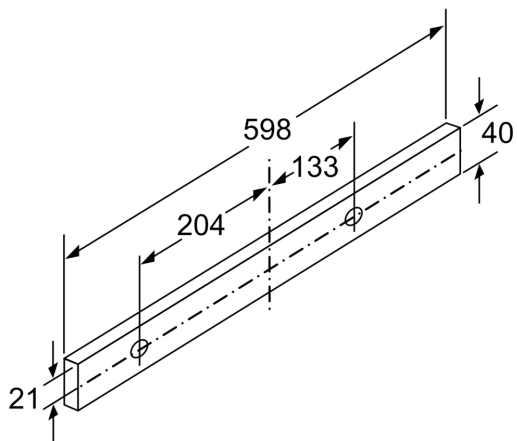

**Series 4, , 60 cm,
DFS067A51**

DSZ4660 :
DWZ2IT1B4 :
DWZ2IT114 :

- **EcoSilence Drive,**
- **EcoSilence Drive:**

:
 : 175 cm
 (x x) : 385mm x 524.0mm x 290mm
 : 10.9
 : Electronic
 Number of speed settings: 3-stages + intensive setting
 - : 399 /
 Boost position output recirculating: 628 /
 - : 358 /
 : 728 /
 Number of lights: 2
 : 53 dB(A) re 1pW ()
 : 120 / 150
 :
 Odour filter: No
 :
 : DSZ4660, DSZ4682, DSZ4686, DWZ0IT0P0, DWZ1IT1D1,
 DWZ1IX1B6, DWZ1IX1C6, DWZ2IT1B4, DWZ2IT114
 Type of lamps used: LED
 Total power of the lamps: 4
 :
 :
 : 144
 : 10 A
 : 220-240
 : 50; 60
 :
 :
 :
 :
 Dimensions of the product, with chimney (if exists) (in):x x
 Dimensions of the packed product: 15.74 x 25.19 x 19.29
 : 24.000 lbs
 Gross weight: 28.000 lbs
 :
 No-return airflow flap: Yes
 : 175 cm
 Dimensions of the product, with chimney (if exists):400 x 600 x
 290.0
 (x x) :400x640x490
 : 10.9
 Gross weight: 12.6

**Series 4, , 60 cm,
DFS067A51**

- 60 cm
- :
- 60 cm
-
- cleanAir
-
-
-
-
- 3
-
-
- 2 x 1,5W LED
- 2
-
-
- (XX): 426 x 598 x 290 mm
- (x x): 385 x 598 x 290
- 150 (120)
- : 1.75
- : A
- : 37.9/
- : 144 W

**Series 4, , 60 cm,
DFS067A51**

Depth of the filter drawer can be adjusted by up to 29 mm

measurements in mm

measurements in mm

measurements in mm

measurements in mm

measurements in mm