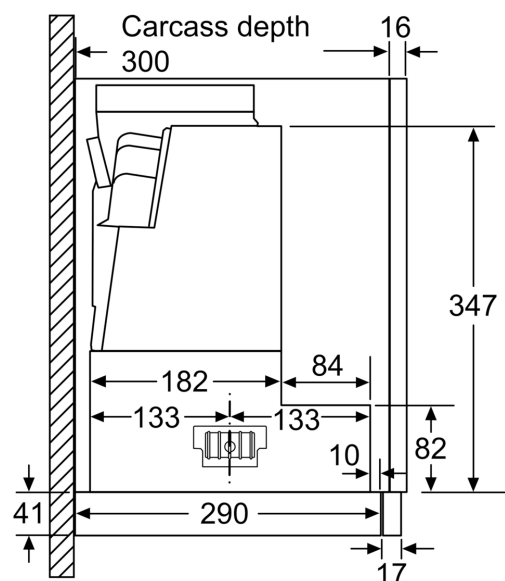

**Series 4, , 60 cm,
DFS067A51**

DSZ4660 :
DWZ2IT1B4 :
DWZ2IT114 :

- **EcoSilence Drive,**
- **EcoSilence Drive:**

:
 : 175 cm
 (x x) : 385mm x 524.0mm x 290mm
 : 10.9
 : Electronic
 Number of speed settings: 3-stages + intensive setting
 - : 399 /
 Boost position output recirculating: 628 /
 - : 358 /
 : 728 /
 Number of lights: 2
 : 53 dB(A) re 1pW ()
 : 120 / 150
 :
 Odour filter: No
 :
 : DSZ4660, DSZ4682, DSZ4686, DWZ0IT0P0, DWZ1IT1D1,
 DWZ1IX1B6, DWZ1IX1C6, DWZ2IT1B4, DWZ2IT114
 Type of lamps used: LED
 Total power of the lamps: 4
 :
 :
 : 144
 : 10 A
 : 220-240
 : 50; 60
 :
 :
 :
 :
 Dimensions of the product, with chimney (if exists) (in):x x
 Dimensions of the packed product: 15.74 x 25.19 x 19.29
 : 24.000 lbs
 Gross weight: 28.000 lbs
 :
 No-return airflow flap: Yes
 : 175 cm
 Dimensions of the product, with chimney (if exists):400 x 600 x
 290.0
 (x x) :400x640x490
 : 10.9
 Gross weight: 12.6

**Series 4, , 60 cm,
DFS067A51**

- 60 cm
- :
- 60 cm
-
- cleanAir
-
-
-
-
- 3
-
-
- 2 x 1,5W LED
- 2
-
-
- (XX): 426 x 598 x 290 mm
- (x x): 385 x 598 x 290
- 150 (120)
- : 1.75
- : A
- : 37.9/
- : 144 W

**Series 4, , 60 cm,
DFS067A51**

Depth of the filter drawer can be adjusted by up to 29 mm

measurements in mm

measurements in mm

measurements in mm

measurements in mm

measurements in mm