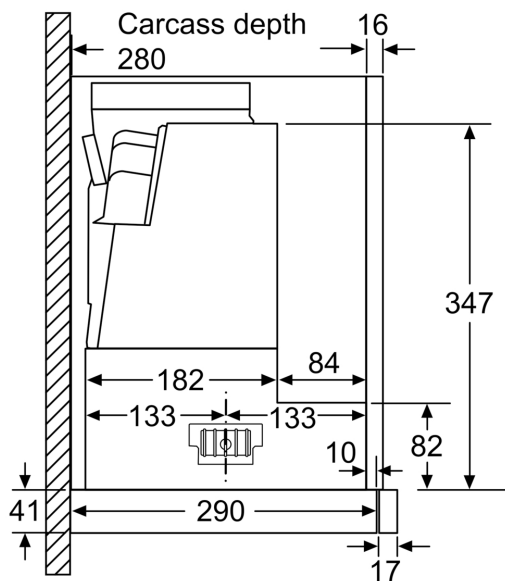

**Series 4, , 60 cm,
DFS067A51**

DSZ4660 :
DWZ2IT1B4 :
DWZ2IT114 :

- **EcoSilence Drive,**
- **EcoSilence Drive:**

:
 : 175 cm
 (x x) : 385mm x 524.0mm x 290mm
 : 10.9
 : Electronic
 Number of speed settings: 3-stages + intensive setting
 - : 399 /
 Boost position output recirculating: 628 /
 - : 358 /
 : 728 /
 Number of lights: 2
 : 53 dB(A) re 1pW ()
 : 120 / 150
 :
 Odour filter: No
 :
 : DSZ4660, DSZ4682, DSZ4686, DWZ0IT0P0, DWZ1IT1D1,
 DWZ1IX1B6, DWZ1IX1C6, DWZ2IT1B4, DWZ2IT114
 Type of lamps used: LED
 Total power of the lamps: 4
 :
 :
 : 144
 : 10 A
 : 220-240
 : 50; 60
 :
 :
 :
 :
 Dimensions of the product, with chimney (if exists) (in):x x
 Dimensions of the packed product: 15.74 x 25.19 x 19.29
 : 24.000 lbs
 Gross weight: 28.000 lbs
 :
 No-return airflow flap: Yes
 : 175 cm
 Dimensions of the product, with chimney (if exists):400 x 600 x
 290.0
 (x x) :400x640x490
 : 10.9
 Gross weight: 12.6

**Series 4, , 60 cm,
DFS067A51**

- 60 cm
- :
- 60 cm
-
- cleanAir
-
-
-
-
- 3
-
-
- 2 x 1,5W LED
- 2
-
-
- (XX): 426 x 598 x 290 mm
- (x x): 385 x 598 x 290
- 150 (120)
- : 1.75
- : A
- : 37.9/
- : 144 W

**Series 4, , 60 cm,
DFS067A51**

Depth of the filter drawer can be adjusted by up to 29 mm

measurements in mm

measurements in mm

measurements in mm

measurements in mm

measurements in mm