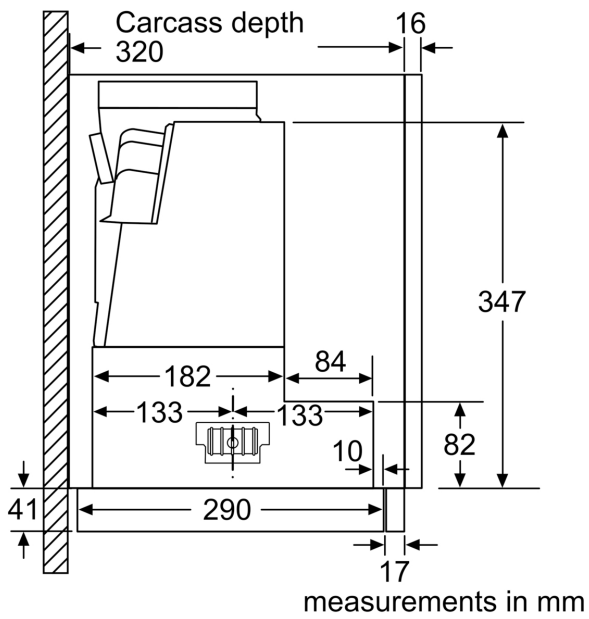

**Series 4, , 60 cm,
DFS067A51**

DSZ4660 :
DWZ2IT1B4 :
DWZ2IT114 :

- **EcoSilence Drive,**
- **EcoSilence Drive:**

:
 : 175 cm
 (x x) : 385mm x 524.0mm x 290mm
 : 10.9
 : Electronic
 Number of speed settings: 3-stages + intensive setting
 - : 399 /
 Boost position output recirculating: 628 /
 - : 358 /
 : 728 /
 Number of lights: 2
 : 53 dB(A) re 1pW ()
 : 120 / 150
 :
 Odour filter: No
 :
 : DSZ4660, DSZ4682, DSZ4686, DWZ0IT0P0, DWZ1IT1D1,
 DWZ1IX1B6, DWZ1IX1C6, DWZ2IT1B4, DWZ2IT114
 Type of lamps used: LED
 Total power of the lamps: 4
 :
 :
 : 144
 : 10 A
 : 220-240
 : 50; 60
 :
 :
 :
 :
 Dimensions of the product, with chimney (if exists) (in):x x
 Dimensions of the packed product: 15.74 x 25.19 x 19.29
 : 24.000 lbs
 Gross weight: 28.000 lbs
 :
 No-return airflow flap: Yes
 : 175 cm
 Dimensions of the product, with chimney (if exists):400 x 600 x
 290.0
 (x x) :400x640x490
 : 10.9
 Gross weight: 12.6

**Series 4, , 60 cm,
DFS067A51**

- 60 cm
- :
- 60 cm
-
- cleanAir
-
-
-
-
- 3
-
-
- 2 x 1,5W LED
- 2
-
-
- (XX): 426 x 598 x 290 mm
- (x x): 385 x 598 x 290
- 150 (120)
- : 1.75
- : A
- : 37.9/
- : 144 W

**Series 4, , 60 cm,
DFS067A51**

Depth of the filter drawer can be adjusted by up to 29 mm

measurements in mm

measurements in mm

measurements in mm

measurements in mm

measurements in mm