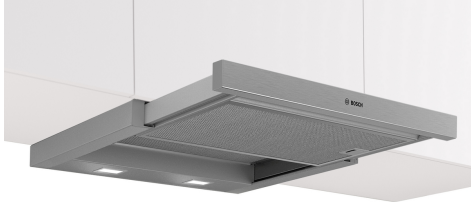

**Series 4, , 60 cm,
DFS067A51**

DSZ4660 :
DWZ2IT1B4 :
DWZ2IT114 :

- **EcoSilence Drive,**
- **EcoSilence Drive:**

:
 : 175 cm
 (x x) : 385mm x 524.0mm x 290mm
 : 10.9
 : Electronic
 Number of speed settings: 3-stages + intensive setting
 - : 399 /
 Boost position output recirculating: 628 /
 - : 358 /
 : 728 /
 Number of lights: 2
 : 53 dB(A) re 1pW ()
 : 120 / 150
 :
 Odour filter: No
 :
 : DSZ4660, DSZ4682, DSZ4686, DWZ0IT0P0, DWZ1IT1D1,
 DWZ1IX1B6, DWZ1IX1C6, DWZ2IT1B4, DWZ2IT114
 Type of lamps used: LED
 Total power of the lamps: 4
 :
 :
 : 144
 : 10 A
 : 220-240
 : 50; 60
 :
 :
 :
 :
 Dimensions of the product, with chimney (if exists) (in):x x
 Dimensions of the packed product: 15.74 x 25.19 x 19.29
 : 24.000 lbs
 Gross weight: 28.000 lbs
 :
 No-return airflow flap: Yes
 : 175 cm
 Dimensions of the product, with chimney (if exists):400 x 600 x
 290.0
 (x x) :400x640x490
 : 10.9
 Gross weight: 12.6

**Series 4, , 60 cm,
DFS067A51**

- 60 cm
- :
- 60 cm
-
- cleanAir
-
-
-
-
- 3
-
-
- 2 x 1,5W LED
- 2
-
-
- (XX): 426 x 598 x 290 mm
- (x x): 385 x 598 x 290
- 150 (120)
- : 1.75
- : A
- : 37.9/
- : 144 W

**Series 4, , 60 cm,
DFS067A51**

Depth of the filter drawer can be adjusted by up to 29 mm

measurements in mm

measurements in mm

measurements in mm

measurements in mm

measurements in mm