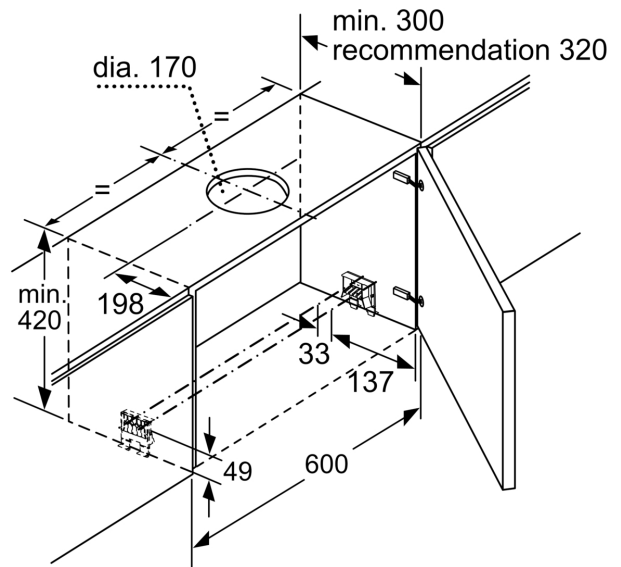

**Series 4, , 60 cm,
DFS067A51**

DSZ4660 :
DWZ2IT1B4 :
DWZ2IT114 :

- **EcoSilence Drive,**
- **EcoSilence Drive:**

:
 : 175 cm
 (x x) : 385mm x 524.0mm x 290mm
 : 10.9
 : Electronic
 Number of speed settings: 3-stages + intensive setting
 - : 399 /
 Boost position output recirculating: 628 /
 - : 358 /
 : 728 /
 Number of lights: 2
 : 53 dB(A) re 1pW ()
 : 120 / 150
 :
 Odour filter: No
 :
 : DSZ4660, DSZ4682, DSZ4686, DWZ0IT0P0, DWZ1IT1D1,
 DWZ1IX1B6, DWZ1IX1C6, DWZ2IT1B4, DWZ2IT114
 Type of lamps used: LED
 Total power of the lamps: 4
 :
 :
 : 144
 : 10 A
 : 220-240
 : 50; 60
 :
 :
 :
 :
 Dimensions of the product, with chimney (if exists) (in):x x
 Dimensions of the packed product: 15.74 x 25.19 x 19.29
 : 24.000 lbs
 Gross weight: 28.000 lbs
 :
 No-return airflow flap: Yes
 : 175 cm
 Dimensions of the product, with chimney (if exists):400 x 600 x
 290.0
 (x x) :400x640x490
 : 10.9
 Gross weight: 12.6

**Series 4, , 60 cm,
DFS067A51**

- 60 cm
- :
- 60 cm
-
- cleanAir
-
-
-
-
- 3
-
-
- 2 x 1,5W LED
- 2
-
-
- (XX): 426 x 598 x 290 mm
- (x x): 385 x 598 x 290
- 150 (120)
- : 1.75
- : A
- : 37.9/
- : 144 W

**Series 4, , 60 cm,
DFS067A51**

Depth of the filter drawer can be adjusted by up to 29 mm

measurements in mm

measurements in mm

measurements in mm

measurements in mm

measurements in mm