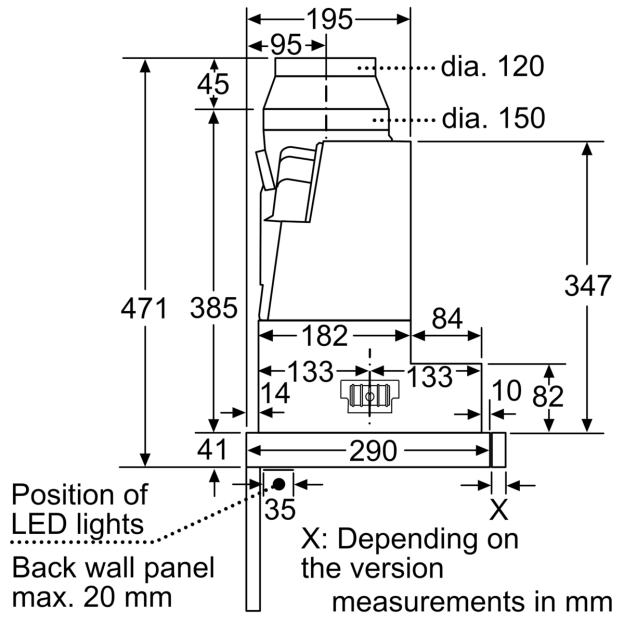

**Series 4, , 60 cm,
DFS067A51**

DSZ4660 :
DWZ2IT1B4 :
DWZ2IT114 :

- **EcoSilence Drive,**
- **EcoSilence Drive:**

:
 : 175 cm
 (x x) : 385mm x 524.0mm x 290mm
 : 10.9
 : Electronic
 Number of speed settings: 3-stages + intensive setting
 - : 399 /
 Boost position output recirculating: 628 /
 - : 358 /
 : 728 /
 Number of lights: 2
 : 53 dB(A) re 1pW ()
 : 120 / 150
 :
 Odour filter: No
 :
 : DSZ4660, DSZ4682, DSZ4686, DWZ0IT0P0, DWZ1IT1D1,
 DWZ1IX1B6, DWZ1IX1C6, DWZ2IT1B4, DWZ2IT114
 Type of lamps used: LED
 Total power of the lamps: 4
 :
 :
 : 144
 : 10 A
 : 220-240
 : 50; 60
 :
 :
 :
 :
 Dimensions of the product, with chimney (if exists) (in):x x
 Dimensions of the packed product: 15.74 x 25.19 x 19.29
 : 24.000 lbs
 Gross weight: 28.000 lbs
 :
 No-return airflow flap: Yes
 : 175 cm
 Dimensions of the product, with chimney (if exists):400 x 600 x
 290.0
 (x x) :400x640x490
 : 10.9
 Gross weight: 12.6

**Series 4, , 60 cm,
DFS067A51**

- 60 cm
- :
- 60 cm
-
- cleanAir
-
-
-
-
- 3
-
-
- 2 x 1,5W LED
- 2
-
-
- (XX): 426 x 598 x 290 mm
- (x x): 385 x 598 x 290
- 150 (120)
- : 1.75
- : A
- : 37.9/
- : 144 W

**Series 4, , 60 cm,
DFS067A51**

Depth of the filter drawer can be adjusted by up to 29 mm

measurements in mm

measurements in mm

measurements in mm

measurements in mm

measurements in mm