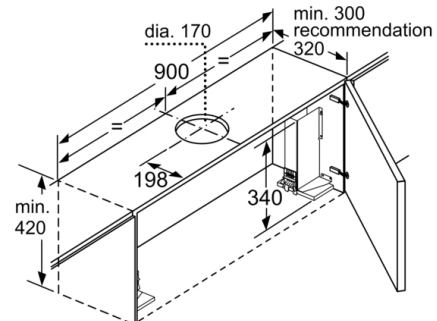

Plug type : GARDY plug w/ earthing

Material body : Stainless steel

Approval certificates : CE, VDE

Plug type : GARDY plug w/ earthing

Dimensions of the product, with chimney (if exists) (in) : / x x

Dimensions of the packed product : 15.55 x 37.00 x 18.70

Dimensions of the packed product (HxWxD) : 395 x 940 x 475 毫米

Net weight : 14.282 公斤

Gross weight : 15.8 公斤

Serie | 6, 拉趟式抽油煙機, 90 cm, 不銹鋼  
DFR097T50

拉趟式抽油煙機：可嵌入在你的櫥櫃內，為你提供時尚的廚房環境。

設計：

- 拉趟式抽油煙機
- 90 cm 闊
- 安裝於90cm 闊廚櫃
- 機身顏色：不銹鋼

- 3塊可置洗碗碟機清洗隔油濾網
- 直徑150毫米排風喉 (附上(120毫米排風喉)

自選配件：

- 活性炭循環濾網套裝

Serie | 6, 拉趟式抽油煙機, 90 cm, 不銹鋼  
DFR097T50

measurements in mm

measurements in mm

Depth of the filter drawer can be adjusted by up to 29 mm

measurements in mm

measurements in mm

measurements in mm

measurements in mm

Serie | 6, 拉趟式抽油煙機, 90 cm, 不銹鋼  
DFR097T50