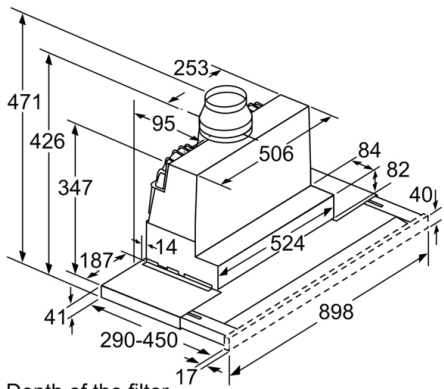

Plug type : GARDY plug w/ earthing

Material body : Stainless steel

Approval certificates : CE, VDE

Plug type : GARDY plug w/ earthing

Dimensions of the product, with chimney (if exists) (in) : / x x

Dimensions of the packed product : 15.55 x 37.00 x 18.70

Dimensions of the packed product (HxWxD) : 395 x 940 x 475 毫米

Net weight : 14.282 公斤

Gross weight : 15.8 公斤

Serie | 6, 拉趟式抽油煙機, 90 cm, 不銹鋼  
DFR097T50

拉趟式抽油煙機：可嵌入在你的櫥櫃內，為你提供時尚的廚房環境。

設計：

- 拉趟式抽油煙機
- 90 cm 闊
- 安裝於90cm 闊廚櫃
- 機身顏色：不銹鋼

- 3塊可置洗碗碟機清洗隔油濾網
- 直徑150毫米排風喉 (附上(120毫米排風喉)

自選配件：

- 活性炭循環濾網套裝

Serie | 6, 拉趟式抽油煙機, 90 cm, 不銹鋼  
DFR097T50

measurements in mm

measurements in mm

Depth of the filter drawer can be adjusted by up to 29 mm

measurements in mm

measurements in mm

measurements in mm

measurements in mm

Serie | 6, 拉趟式抽油煙機, 90 cm, 不銹鋼  
DFR097T50