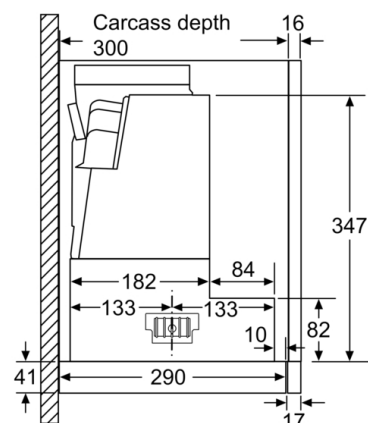

Plug type : GARDY plug w/ earthing

Material body : Stainless steel

Approval certificates : CE, VDE

Plug type : GARDY plug w/ earthing

Dimensions of the product, with chimney (if exists) (in) : / x x

Dimensions of the packed product : 15.55 x 37.00 x 18.70

Dimensions of the packed product (HxWxD) : 395 x 940 x 475 毫米

Net weight : 14.282 公斤

Gross weight : 15.8 公斤

Serie | 6, 拉趟式抽油煙機, 90 cm, 不銹鋼  
DFR097T50

拉趟式抽油煙機：可嵌入在你的櫥櫃內，為你提供時尚的廚房環境。

設計：

- 拉趟式抽油煙機
- 90 cm 闊
- 安裝於90cm 闊廚櫃
- 機身顏色：不銹鋼

- 3塊可置洗碗碟機清洗隔油濾網
- 直徑150毫米排風喉 (附上(120毫米排風喉)

自選配件：

- 活性炭循環濾網套裝

Serie | 6, 拉趟式抽油煙機, 90 cm, 不銹鋼  
DFR097T50

measurements in mm

measurements in mm

Depth of the filter drawer can be adjusted by up to 29 mm

measurements in mm

measurements in mm

measurements in mm

measurements in mm

Serie | 6, 拉趟式抽油煙機, 90 cm, 不銹鋼  
DFR097T50