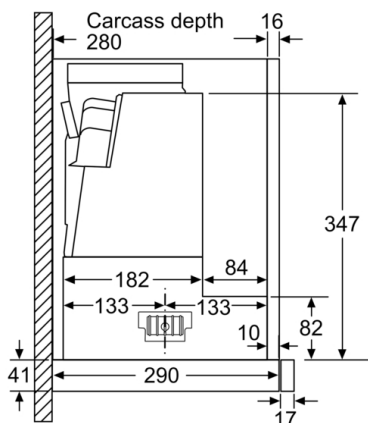

Plug type : GARDY plug w/ earthing

Material body : Stainless steel

Approval certificates : CE, VDE

Plug type : GARDY plug w/ earthing

Dimensions of the product, with chimney (if exists) (in) : / x x

Dimensions of the packed product : 15.55 x 37.00 x 18.70

Dimensions of the packed product (HxWxD) : 395 x 940 x 475 毫米

Net weight : 14.282 公斤

Gross weight : 15.8 公斤

Serie | 6, 拉趟式抽油煙機, 90 cm, 不銹鋼  
DFR097T50

拉趟式抽油煙機：可嵌入在你的櫥櫃內，為你提供時尚的廚房環境。

設計：

- 拉趟式抽油煙機
- 90 cm 闊
- 安裝於90cm 闊廚櫃
- 機身顏色：不銹鋼

- 3塊可置洗碗碟機清洗隔油濾網
- 直徑150毫米排風喉 (附上(120毫米排風喉)

自選配件：

- 活性炭循環濾網套裝

Serie | 6, 拉趟式抽油煙機, 90 cm, 不銹鋼  
DFR097T50

measurements in mm

measurements in mm

Depth of the filter drawer can be adjusted by up to 29 mm

measurements in mm

measurements in mm

measurements in mm

measurements in mm

Serie | 6, 拉趟式抽油煙機, 90 cm, 不銹鋼  
DFR097T50