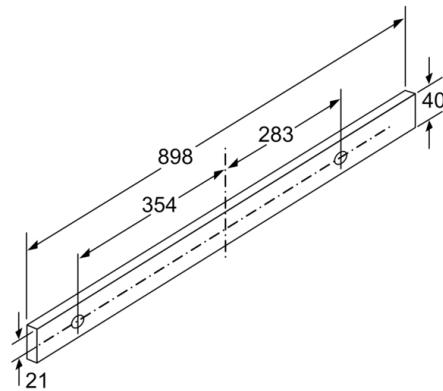

Plug type : GARDY plug w/ earthing

Material body : Stainless steel

Approval certificates : CE, VDE

Plug type : GARDY plug w/ earthing

Dimensions of the product, with chimney (if exists) (in) : / x x

Dimensions of the packed product : 15.55 x 37.00 x 18.70

Dimensions of the packed product (HxWxD) : 395 x 940 x 475 毫米

Net weight : 14.282 公斤

Gross weight : 15.8 公斤

Serie | 6, 拉趟式抽油煙機, 90 cm, 不銹鋼  
DFR097T50

拉趟式抽油煙機：可嵌入在你的櫥櫃內，為你提供時尚的廚房環境。

設計：

- 拉趟式抽油煙機
- 90 cm 闊
- 安裝於90cm 闊廚櫃
- 機身顏色：不銹鋼

- 3塊可置洗碗碟機清洗隔油濾網
- 直徑150毫米排風喉 (附上(120毫米排風喉)

自選配件：

- 活性炭循環濾網套裝

Serie | 6, 拉趟式抽油煙機, 90 cm, 不銹鋼  
DFR097T50

measurements in mm

measurements in mm

Depth of the filter drawer can be adjusted by up to 29 mm

measurements in mm

measurements in mm

measurements in mm

measurements in mm

Serie | 6, 拉趟式抽油煙機, 90 cm, 不銹鋼  
DFR097T50