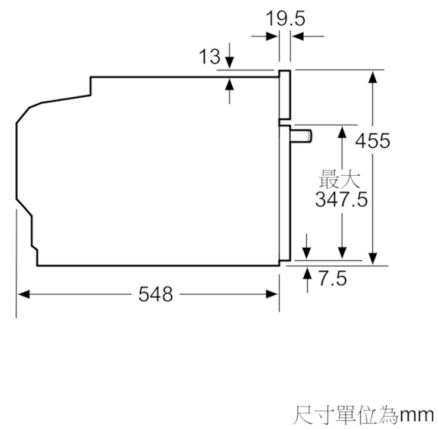

Technical data

Color / Material Front :	不銹鋼色
Integrated Cleaning system :	No
Required niche size for installation (HxWxD) :	450-455 x 560-568 x 550
:	455 x 594 x 548
Dimensions of the packed product (HxWxD) (mm) :	520 x 710 x 650
Control Panel Material :	Stainless steel
Door Material :	Glass
Net weight (kg) :	29.164
Usable volume of cavity (l) :	47
:	
:	, 4D hot air, Bottom heat, Conventional heat, Defrost, Full width grill, Half width grill, Hot Air-Eco, Hot air grilling, low temperature cooking, Pizza setting, pre-heating, warming
First cavity material :	Enamelled
Number of interior lights :	1
Approval certificates :	CE, VDE
Length electrical supply cord (cm) :	150
Interior Lights - cavity 1 :	1
Pull-out system :	Accessory
Clock function :	Alarm, Off, On
Broil Element Wattages cavity 1 (W) :	2800
Convection Element Wattages cavity 1 (W) :	1600
Energy consumption per cycle conventional (2010/30/EC) :	0.73
Energy consumption per cycle forced air convection (2010/30/EC) :	0.61
Energy efficiency index (2010/30/EC) :	81.3
Connection Rating (W) :	2990
:	13
電壓 (V) :	220-24C
Frequency (Hz) :	60; 50
Plug type :	Gardy plug w/ earthing
Color / Material Front :	不銹鋼色
Approval certificates :	CE, VDE
Required cutout/niche size for installation (in) :	x x
Dimensions of the packed product (in) :	20.47 x 25.59 x 27.95
Net weight (lbs) :	64.000
Gross weight (lbs) :	69
Length electrical supply cord (cm) :	150
Net weight (kg) :	29.164
Gross weight (kg) :	31.0

### 層架

- 爐腔備有爐架

### 技術資料：

- 總功率：2.99千瓦

### 尺寸 (高 x 闊 x 深)：

- 455 MM x 594 MM x 548 MM
- 請參考安裝圖紙中提供的開孔尺寸

Serie | 8, 嵌入式焗爐, 不銹鋼色  
CBG635BS1

單爐面安裝。

爐面底下若有安裝其他套裝產品，則須遵照以下工作檯面厚度（視情況可能連同底部結構）。

爐面類型	工作檯面最小厚度	
	爐架型	平面型
爐頭可變電磁式烹調爐具	42 mm	43 mm
全平面式 爐頭可變電磁式烹調爐具	52 mm	53 mm
煤氣爐口	32 mm	43 mm
電磁式爐口	32 mm	35 mm