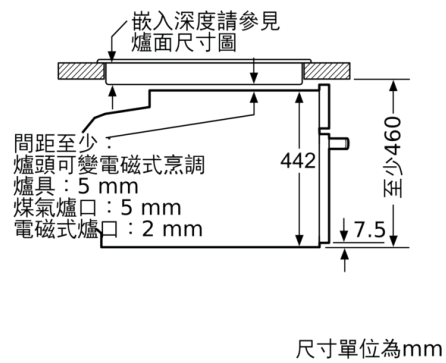

Technical data

Color / Material Front :	不銹鋼色
Integrated Cleaning system :	No
Required niche size for installation (HxWxD) :	450-455 x 560-568 x 550
:	455 x 594 x 548
Dimensions of the packed product (HxWxD) (mm) :	520 x 710 x 650
Control Panel Material :	Stainless steel
Door Material :	Glass
Net weight (kg) :	29.164
Usable volume of cavity (l) :	47
:	
:	, 4D hot air, Bottom heat, Conventional heat, Defrost, Full width grill, Half width grill, Hot Air-Eco, Hot air grilling, low temperature cooking, Pizza setting, pre-heating, warming
First cavity material :	Enamelled
Number of interior lights :	1
Approval certificates :	CE, VDE
Length electrical supply cord (cm) :	150
Interior Lights - cavity 1 :	1
Pull-out system :	Accessory
Clock function :	Alarm, Off, On
Broil Element Wattages cavity 1 (W) :	2800
Convection Element Wattages cavity 1 (W) :	1600
Energy consumption per cycle conventional (2010/30/EC) :	0.73
Energy consumption per cycle forced air convection (2010/30/EC) :	0.61
Energy efficiency index (2010/30/EC) :	81.3
Connection Rating (W) :	2990
:	13
電壓 (V) :	220-24C
Frequency (Hz) :	60; 50
Plug type :	Gardy plug w/ earthing
Color / Material Front :	不銹鋼色
Approval certificates :	CE, VDE
Required cutout/niche size for installation (in) :	x x
Dimensions of the packed product (in) :	20.47 x 25.59 x 27.95
Net weight (lbs) :	64.000
Gross weight (lbs) :	69
Length electrical supply cord (cm) :	150
Net weight (kg) :	29.164
Gross weight (kg) :	31.0

### 技術資料：

- 總功率：2.99千瓦

### 尺寸 (高 x 闊 x 深)：

- 455 MM x 594 MM x 548 MM
- 請參考安裝圖紙中提供的開孔尺寸

Serie | 8, 嵌入式焗爐, 不銹鋼色  
CBG635BS1

單爐面安裝。

爐面底下若有安裝其他套裝產品，則須遵照以下工作檯面厚度（視情況可能連同底部結構）。

爐面類型	工作檯面最小厚度	
	爐架型	平面型
爐頭可變電磁式烹調爐具	42 mm	43 mm
全平面式 爐頭可變電磁式烹調爐具	52 mm	53 mm
煤氣爐口	32 mm	43 mm
電磁式爐口	32 mm	35 mm