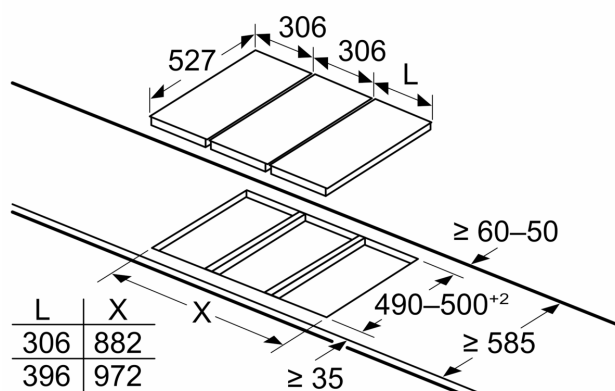

If two or more elements are installed right next to one another, one or several installation kits are required (2 elements 1 installation kit, 3 elements 2 installation kits, etc.)