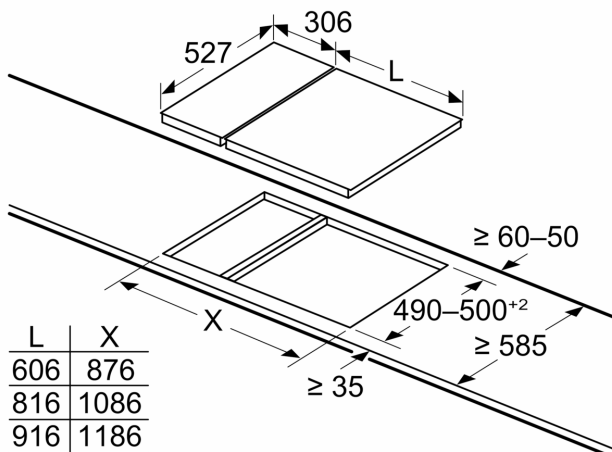

When installing two Domino units right next to a hob, two assembly kits (HEZ394301) are required

Measurements in mm