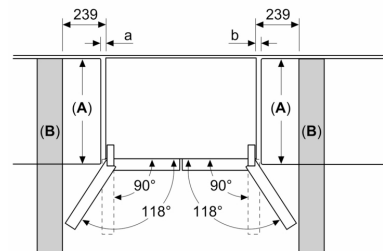

**4, French Door Bottom freezer,
multi door, 183 x 90.5 cm,
BlackSteel
KFN96AXEA**

Fridge Compartment

- 2
- 2
- none/0

Freezer Compartment

- 1 Easy Twist Ice Box
- : 1830 mm
- : 905 mm
- : 731 mm
- 14.4

- A**0006, A**0015

**4, French Door Bottom freezer,
multi door, 183 x 90.5 cm,
BlackSteel
KFN96AXEA**

Measurements in mm

A: Front is adjustable 1830–1847 mm, with front levelling feet fully extended

Measurements in mm

A: Front is adjustable 1830–1847 mm, with front levelling feet fully extended

B: Add 25 mm for fixed spacers on back

Measurements in mm

Measurements in mm

A	a	b
≤ 600	0	0
600 < A ≤ 650	45	45
650 < A ≤ 700	60	60
> 700	239	239

A: Kitchen cabinet or worktop depth

B: Wall
Drawers can be pulled and taken out with door open to 90°