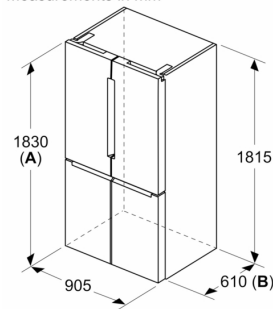

**4, French Door Bottom freezer,
multi door, 183 x 90.5 cm,
BlackSteel
KFN96AXEA**

- **XXL:**
- **LED lighting:**

Energy Class:	E
Average annual energy consumption in kilowatt hour per year (kWh/a):	333 kWh/annum
Sum of volume of frozen compartments:	200 l
Sum of volume of chill- and unfrozen compartments (EU 2017/1369):	405 l
:	38 dB(A) re 1pW
Airborne acoustical noise emission class:	C
Built-in / Free-standing:	
:	1
:	1
:	905 mm
:	1830 mm
:	731 mm
:	118.3
:	
:	3
:	
:	Fridge and freezer
:	
:	240.0
:	38 dB(A) re 1pW
Air-Flow:	
:	
:	
:	
:	
bin - :	4
bin adjustability - :	
:	
:	2
:	
:	Safety glass
:	
:	
():	10 A
:	220-240 V
:	50-60 Hz
():	15 h
:	
:	38 dB(A) re 1pW
:	
:	Gardy plug w/ earthing
cutout / ():	x
:	74.99 x 39.29 x 30.23
:	261.000
:	284.000

**4, French Door Bottom freezer,
multi door, 183 x 90.5 cm,
BlackSteel
KFN96AXEA**

Fridge Compartment

- 2
- 2
- none/0

Freezer Compartment

- 1 Easy Twist Ice Box
- : 1830 mm
- : 905 mm
- : 731 mm
- 14.4

- A**0006, A**0015

**4, French Door Bottom freezer,
multi door, 183 x 90.5 cm,
BlackSteel
KFN96AXEA**

Measurements in mm

A: Front is adjustable 1830–1847 mm, with front levelling feet fully extended

Measurements in mm

A: Front is adjustable 1830–1847 mm, with front levelling feet fully extended