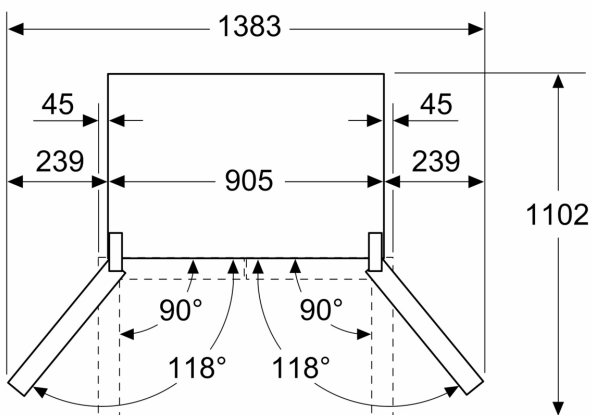

**4, French Door Bottom freezer,
multi door, 183 x 90.5 cm,
BlackSteel
KFN96AXEA**

- **XXL:**
- **LED lighting:**

Energy Class:	E
Average annual energy consumption in kilowatt hour per year (kWh/a):	333 kWh/annum
Sum of volume of frozen compartments:	200 l
Sum of volume of chill- and unfrozen compartments (EU 2017/1369):	405 l
:	38 dB(A) re 1pW
Airborne acoustical noise emission class:	C
Built-in / Free-standing:	
:	1
:	1
:	905 mm
:	1830 mm
:	731 mm
:	118.3
:	
:	3
:	
:	Fridge and freezer
:	
:	240.0
:	38 dB(A) re 1pW
Air-Flow:	
:	
:	
:	
:	
bin - :	4
bin adjustability - :	
:	
:	2
:	
:	Safety glass
:	
:	
():	10 A
:	220-240 V
:	50-60 Hz
():	15 h
:	
:	38 dB(A) re 1pW
:	
:	Gardy plug w/ earthing
cutout / ():	x
:	74.99 x 39.29 x 30.23
:	261.000
:	284.000

**4, French Door Bottom freezer,
multi door, 183 x 90.5 cm,
BlackSteel
KFN96AXEA**

Fridge Compartment

- 2
- 2
- none/0

Freezer Compartment

- 1 Easy Twist Ice Box
- : 1830 mm
- : 905 mm
- : 731 mm
- 14.4

- A**0006, A**0015

**4, French Door Bottom freezer,
multi door, 183 x 90.5 cm,
BlackSteel
KFN96AXEA**

Measurements in mm

A: Front is adjustable 1830–1847 mm, with front levelling feet fully extended

Measurements in mm

A: Front is adjustable 1830–1847 mm, with front levelling feet fully extended

B: Add 25 mm for fixed spacers on back

Measurements in mm

Measurements in mm

A	a	b
≤ 600	0	0
600 < A ≤ 650	45	45
650 < A ≤ 700	60	60
> 700	239	239

A: Kitchen cabinet or worktop depth

B: Wall
Drawers can be pulled and taken out with door open to 90°