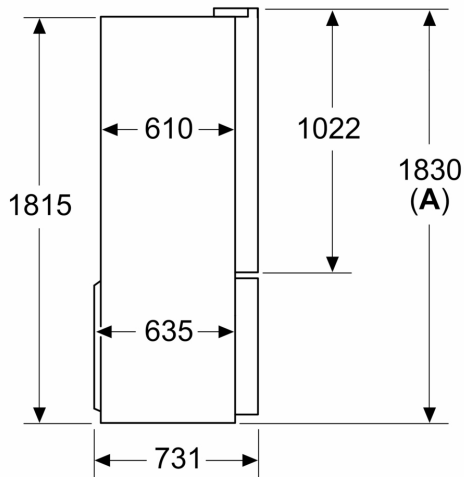

**4, French Door Bottom freezer,
multi door, 183 x 90.5 cm,
BlackSteel
KFN96AXEA**

- **XXL:**
- **LED lighting:**

Energy Class:	E
Average annual energy consumption in kilowatt hour per year (kWh/a):	333 kWh/annum
Sum of volume of frozen compartments:	200 l
Sum of volume of chill- and unfrozen compartments (EU 2017/1369):	405 l
:	38 dB(A) re 1pW
Airborne acoustical noise emission class:	C
Built-in / Free-standing:	
:	1
:	1
:	905 mm
:	1830 mm
:	731 mm
:	118.3
:	
:	3
:	
:	Fridge and freezer
:	
:	240.0
:	38 dB(A) re 1pW
Air-Flow:	
:	
:	
:	
:	
bin - :	4
bin adjustability - :	
:	
:	2
:	
:	Safety glass
:	
:	
():	10 A
:	220-240 V
:	50-60 Hz
():	15 h
:	
:	38 dB(A) re 1pW
:	
:	Gardy plug w/ earthing
cutout / ():	x
:	74.99 x 39.29 x 30.23
:	261.000
:	284.000

**4, French Door Bottom freezer,
multi door, 183 x 90.5 cm,
BlackSteel
KFN96AXEA**

Fridge Compartment

- 2
- 2
- none/0

Freezer Compartment

- 1 Easy Twist Ice Box
- : 1830 mm
- : 905 mm
- : 731 mm
- 14.4

- A**0006, A**0015

**4, French Door Bottom freezer,
multi door, 183 x 90.5 cm,
BlackSteel
KFN96AXEA**

Measurements in mm

A: Front is adjustable 1830–1847 mm, with front levelling feet fully extended

Measurements in mm

A: Front is adjustable 1830–1847 mm, with front levelling feet fully extended

B: Add 25 mm for fixed spacers on back

Measurements in mm

Measurements in mm

A	a	b
≤ 600	0	0
600 < A ≤ 650	45	45
650 < A ≤ 700	60	60
> 700	239	239

A: Kitchen cabinet or worktop depth

B: Wall
Drawers can be pulled and taken out with door open to 90°