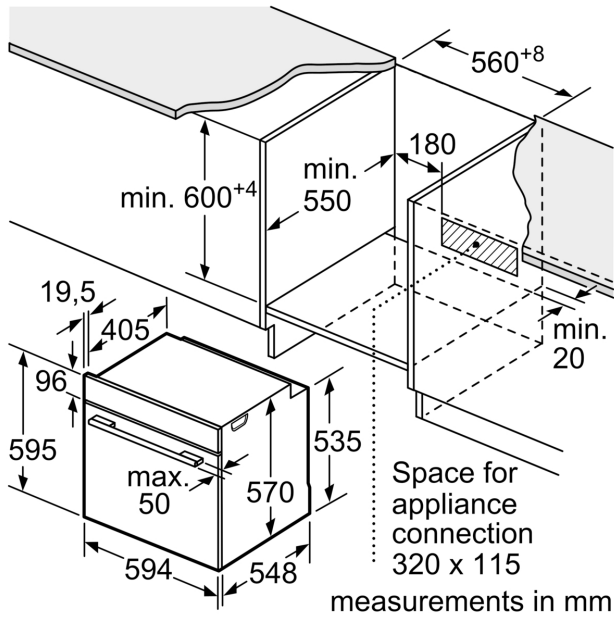

- **3D Hotair:** 3
- **AutoPilot 10:** 10
- **pop-out controls:** pop-out

..... 36.4 .
 Built-in / Free-standing:
 :EcoClean Direct program, Hydrolytic
 (x x) : 585-595 x 560-568 x 550 mm
 : 595x594x548 mm
 (xx) : 675 x 660 x 690 mm
 : Glass
 : Glass
 : 34.4 .
 : 71 l
 : Full width grill, Hotair gentle, Hot Air, Conventional heat,
 Pizza setting, ,
 : 120 .
 - 1: 1
 : Pull Out
 1: 2700 W
 1: 2200 W
 :A
 Energy consumption per cycle conventional (2010/30/EC):0.97
 kWh/cycle
 Energy consumption per cycle forced air convection (2010/30/EC):81
 kWh/cycle
 Energy efficiency index (2010/30/EC):95.3 %
 : 3400 W
 () : 16 A
 : 220-240 V
 : 60; 50 Hz
 : no plug
 :
 cutout / () : X
 : 26.57 x 25.98 x 27.16
 : 76.000
 : 80.000

6, , 60 x 60 cm, Black
HBA5360B0K

Heating Functions

- 7 :
- Hot Air
- Conventional heat Hot air grilling Full width grill Pizza setting
Bottom heat
- 50 C - 275 C
- : 71 l

- E

- Ecolyse features: back panel
- HR
-
- : childproof lock
- Residual heat indicator

- : 120 .
- 3400 W
- (HxWxD mm) : 595 mm x 594 mm x 548 mm
- (HxWxD mm) : 585 mm - 595 mm x 560 mm - 568 mm x
550 mm

6, , 60 x 60 cm, Black
HBA5360B0K

Measurements in mm

A: 19.5 mm
B: Space for appliance connection 320 x 115 mm