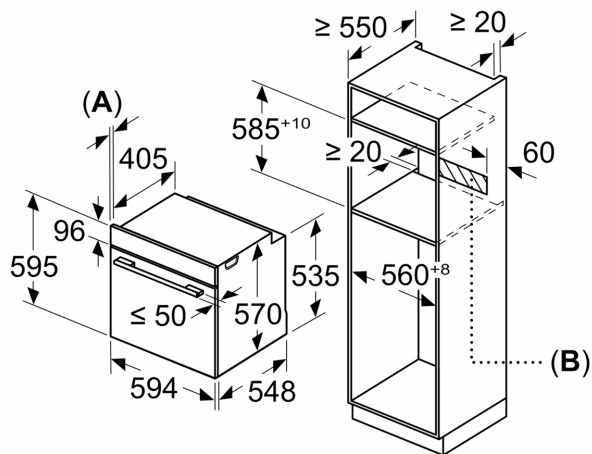

- **3D Hotair:** 3
- **AutoPilot 10:** 10
- **pop-out controls:** pop-out

..... 36.4 .
 Built-in / Free-standing:
 :EcoClean Direct program, Hydrolytic
 (x x) : 585-595 x 560-568 x 550 mm
 : 595x594x548 mm
 (xx) : 675 x 660 x 690 mm
 : Glass
 : Glass
 : 34.4 .
 : 71 l
 : Full width grill, Hotair gentle, Hot Air, Conventional heat,
 Pizza setting, ,
 : 120 .
 - 1: 1
 : Pull Out
 1: 2700 W
 1: 2200 W
 :A
 Energy consumption per cycle conventional (2010/30/EC):0.97
 kWh/cycle
 Energy consumption per cycle forced air convection (2010/30/EC):81
 kWh/cycle
 Energy efficiency index (2010/30/EC):95.3 %
 : 3400 W
 () : 16 A
 : 220-240 V
 : 60; 50 Hz
 : no plug
 :
 cutout / () : X
 : 26.57 x 25.98 x 27.16
 : 76.000
 : 80.000

6, , 60 x 60 cm, Black
HBA5360B0K

Heating Functions

- 7 :
- Hot Air
- Conventional heat Hot air grilling Full width grill Pizza setting
Bottom heat
- 50 C - 275 C
- : 71 l

- E

- Ecolyse features: back panel
- HR
-
- : childproof lock
- Residual heat indicator

- : 120 .
- 3400 W
- (HxWxD mm) : 595 mm x 594 mm x 548 mm
- (HxWxD mm) : 585 mm - 595 mm x 560 mm - 568 mm x
550 mm

6, , 60 x 60 cm, Black
HBA5360B0K

Measurements in mm

A: 19.5 mm
B: Space for appliance connection 320 x 115 mm