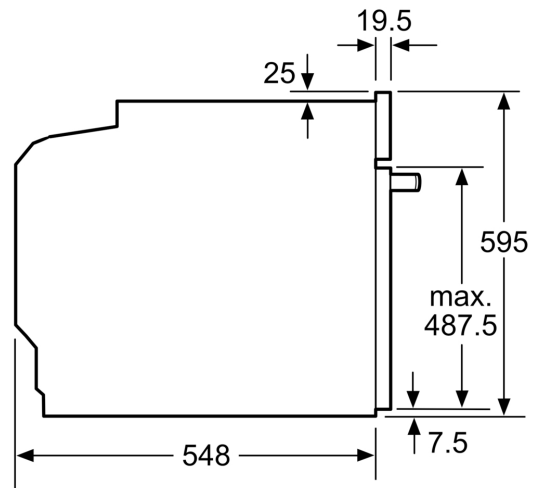

- **3D Hotair:** 3
- **AutoPilot 10:** 10
- **pop-out controls:** pop-out

..... 36.4 .
 Built-in / Free-standing:
 :EcoClean Direct program, Hydrolytic
 (x x) : 585-595 x 560-568 x 550 mm
 : 595x594x548 mm
 (xx) : 675 x 660 x 690 mm
 : Glass
 : Glass
 : 34.4 .
 : 71 l
 : Full width grill, Hotair gentle, Hot Air, Conventional heat,
 Pizza setting, ,
 : 120 .
 - 1: 1
 : Pull Out
 1: 2700 W
 1: 2200 W
 :A
 Energy consumption per cycle conventional (2010/30/EC):0.97
 kWh/cycle
 Energy consumption per cycle forced air convection (2010/30/EC):81
 kWh/cycle
 Energy efficiency index (2010/30/EC):95.3 %
 : 3400 W
 () : 16 A
 : 220-240 V
 : 60; 50 Hz
 : no plug
 :
 cutout / () : X
 : 26.57 x 25.98 x 27.16
 : 76.000
 : 80.000

6, , 60 x 60 cm, Black
HBA5360B0K

Heating Functions

- 7 :
- Hot Air
- Conventional heat Hot air grilling Full width grill Pizza setting
Bottom heat
- 50 C - 275 C
- : 71 l

- E

- Ecolyse features: back panel
- HR
-
- : childproof lock
- Residual heat indicator

- : 120 .
- 3400 W
- (HxWxD mm) : 595 mm x 594 mm x 548 mm
- (HxWxD mm) : 585 mm - 595 mm x 560 mm - 568 mm x
550 mm

6, , 60 x 60 cm, Black
HBA5360B0K

Measurements in mm

A: 19.5 mm
B: Space for appliance connection 320 x 115 mm