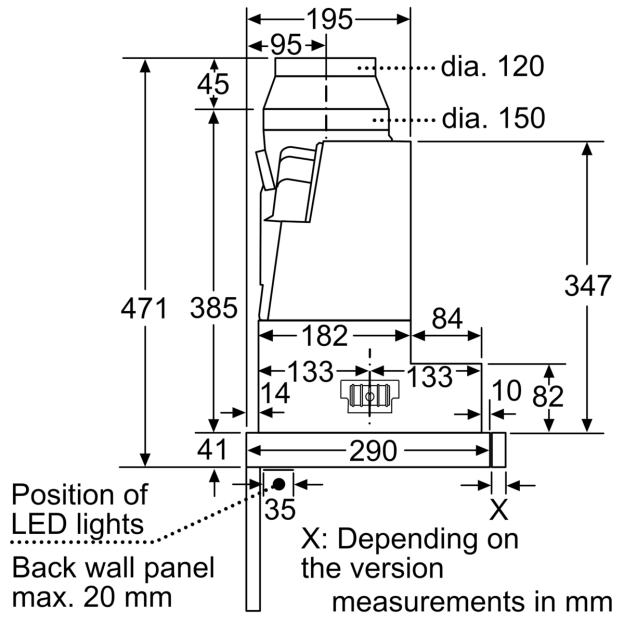

**4, , 60 cm, Silver**  
**metallic**  
**DFS067A51**

---

- Silver metallic
- Cupboard 60 cm
- AU
- 3-stage + intensive
- Metal grease filter
- : 144 W

**4, , 60 cm, Silver**  
**metallic**  
**DFS067A51**

Depth of the filter drawer can be adjusted by up to 29 mm

measurements in mm

measurements in mm

measurements in mm

measurements in mm

measurements in mm