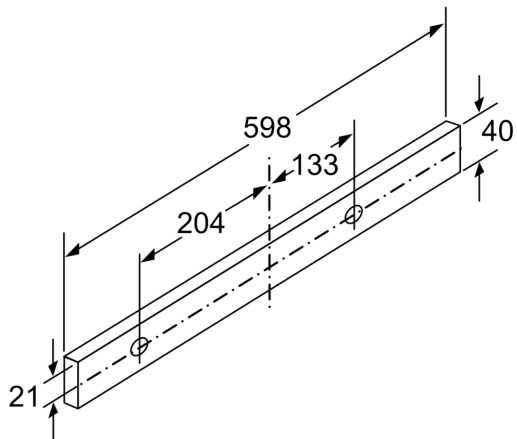

Depth of the filter drawer can be adjusted by up to 29 mm

measurements in mm

measurements in mm

measurements in mm

measurements in mm

measurements in mm