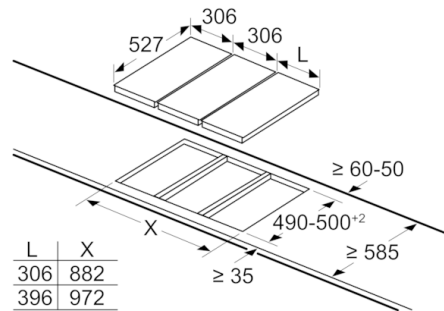

When installing two Domino units right next to a hob, two assembly kits (HEZ394301) are required.

measurements in mm