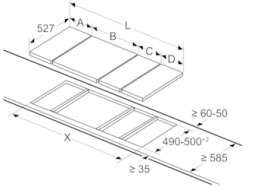

Serie | 8, Dominohäll, gas, 30 cm, Glaskeramik PRB3A6B70S

measurements in mm

When installing two Domino units right next to a hob, two assembly kits (HEZ394301) are required.

measurements in mm

When installing two or more Domino units side-by-side, one or more assembly kits are required (2 units = 1 assembly kit, 3 units = 2 assembly kits, etc.).

Mått i mm
Domino-kombinationer med matchande enhets- och ursägningsmått

Breddtyp:
Produktbredd:

	A	B	C	D	L	X		
2x30	306	306	-	-			612	576
1x30, 1x40	306	396	-	-			702	666
1x30, 1x60	306	606	-	-			912	876
1x30, 1x70*	306	710	-	-			1016	980
1x30, 1x80	306	816	-	-			1122	1086
1x30, 1x90	306	916	-	-			1222	1186
2x40	396	396	-	-			792	756
1x40, 1x60	396	606	-	-			1002	966
1x40, 1x70*	396	710	-	-			1106	1070
1x40, 1x80	396	816	-	-			1212	1176
1x40, 1x90	396	916	-	-			1312	1276
3x30	306	306	306	-			918	882
2x30, 1x40	306	306	396	-			1008	972
2x30, 1x60	306	306	606	-			1218	1182
2x30, 1x70*	306	306	710	-			1322	1286
2x30, 1x80	306	306	816	-			1428	1392
2x30, 1x90	306	306	916	-			1528	1492
1x30, 2x40	306	396	396	-			1098	1062
1x30, 1x40, 1x60	306	396	606	-			1308	1272
1x30, 1x40, 1x70*	306	396	710	-			1412	1376
1x30, 1x40, 1x80	306	396	816	-			1518	1482
1x30, 1x40, 1x90	306	396	916	-			1618	1582
2x40, 1x60	396	396	606	-			1398	1362
4x30	306	306	306	306			1224	1188

measurements in mm

When installing a Domino unit right next to a hob, an assembly kit (HEZ394301) is required.

measurements in mm

Assembly kit (HEZ394301) for Domino

B: Dependent on the cut-out depth