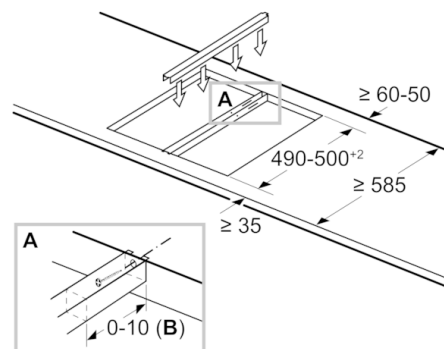

B: Dependent on the cut-out depth