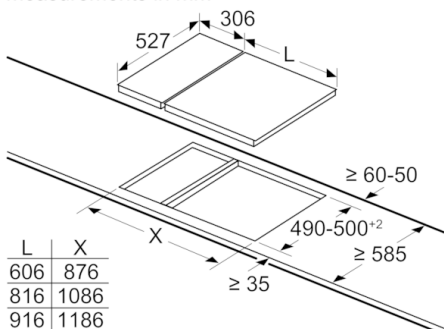

When installing two or more Domino units side-by-side, one or more assembly kits are required (2 units = 1 assembly kit, 3 units = 2 assembly kits, etc.).

Mått i mm
Domino-kombinationer med matchande enhets- och ursägningsmått

Breddtyp:
Produktbredd:

	A	B	C	D	L	X		
2x30	306	306	-	-			612	576
1x30, 1x40	306	396	-	-			702	666
1x30, 1x60	306	606	-	-			912	876
1x30, 1x70*	306	710	-	-			1016	980
1x30, 1x80	306	816	-	-			1122	1086
1x30, 1x90	306	916	-	-			1222	1186
2x40	396	396	-	-			792	756
1x40, 1x60	396	606	-	-			1002	966
1x40, 1x70*	396	710	-	-			1106	1070
1x40, 1x80	396	816	-	-			1212	1176
1x40, 1x90	396	916	-	-			1312	1276
3x30	306	306	306	-			918	882
2x30, 1x40	306	306	396	-			1008	972
2x30, 1x60	306	306	606	-			1218	1182
2x30, 1x70*	306	306	710	-			1322	1286
2x30, 1x80	306	306	816	-			1428	1392
2x30, 1x90	306	306	916	-			1528	1492
1x30, 2x40	306	396	396	-			1098	1062
1x30, 1x40, 1x60	306	396	606	-			1308	1272
1x30, 1x40, 1x70*	306	396	710	-			1412	1376
1x30, 1x40, 1x80	306	396	816	-			1518	1482
1x30, 1x40, 1x90	306	396	916	-			1618	1582
2x40, 1x60	396	396	606	-			1398	1362
4x30	306	306	306	306			1224	1188

measurements in mm

When installing a Domino unit right next to a hob, an assembly kit (HEZ394301) is required.

measurements in mm

Assembly kit (HEZ394301) for Domino