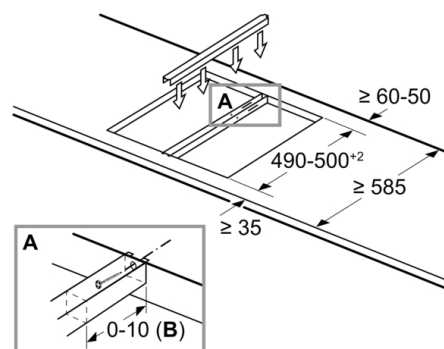

B: Dependent on the cut-out depth

measurements in mm