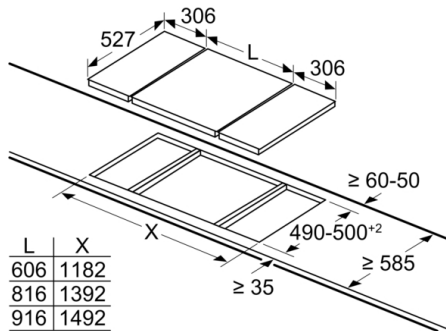

Serie 6, Dominohäll, glaskeramik, 30 cm, Svart, med ram PKF375FP1E

measurements in mm

When installing two Domino units right next to a hob, two assembly kits (HEZ394301) are required.

measurements in mm