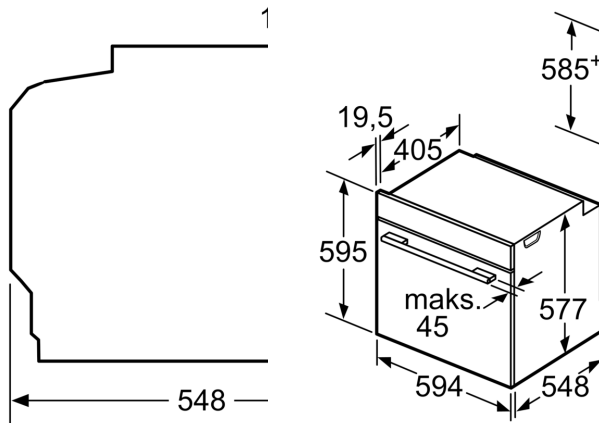

**Seriya 8, Ugradna rerna, 60 x 60 cm,
Nerđajući čelik
HBG63NS1**

Mesto za priključak
uređaja 320 x 115

If the appliance will be
a hob, the following w
(including substructur
must be taken into ac

Hob type	mi
Induction hob	30
Full surface Induction hob	40
Gas hob	30
Electric hob	20