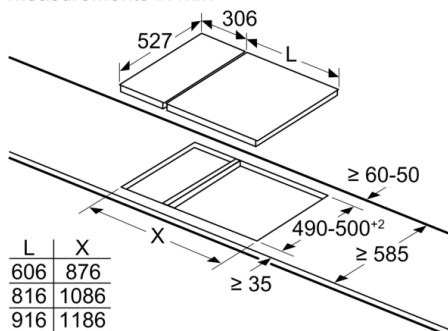

When installing a Domino unit right next to a hob, an assembly kit (HEZ394301) is required.

measurements in mm

Assembly kit (HEZ394301) for Domino