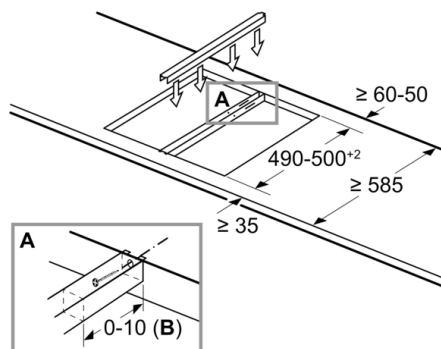

B: Dependent on the cut-out depth