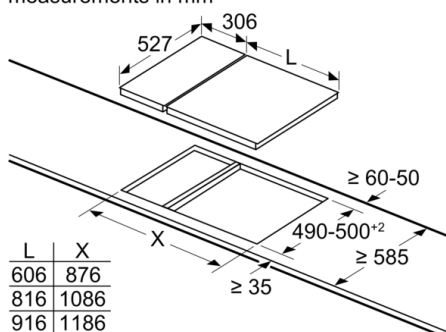

When installing two or more Domino units side-by-side, one or more assembly kits are required (2 units = 1 assembly kit, 3 units = 2 assembly kits, etc.).

Dimenzije v mm
Možnost sestavljanja posameznih delov z ustreznimi dimenzijami aparatov in izrezov

Širina:
Širina aparata:

	A	B	C	D	L	X	
2x30	306	306	-	-	612	576	
1x30, 1x40	306	396	-	-	702	666	
1x30, 1x60	306	606	-	-	912	876	
1x30, 1x70*	306	710	-	-	1016	980	
1x30, 1x80	306	816	-	-	1122	1086	
1x30, 1x90	306	916	-	-	1222	1186	
2x40	396	396	-	-	792	756	
1x40, 1x60	396	606	-	-	1002	966	
1x40, 1x70*	396	710	-	-	1106	1070	
1x40, 1x80	396	816	-	-	1212	1176	
1x40, 1x90	396	916	-	-	1312	1276	
3x30	306	306	306	-	918	882	
2x30, 1x40	306	306	396	-	1008	972	
2x30, 1x60	306	306	606	-	1218	1182	
2x30, 1x70*	306	306	710	-	1322	1286	
2x30, 1x80	306	306	816	-	1428	1392	
2x30, 1x90	306	306	916	-	1528	1492	
1x30, 2x40	306	396	396	-	1098	1062	
1x30, 1x40, 1x60	306	396	606	-	1308	1272	
1x30, 1x40, 1x70*	306	396	710	-	1412	1376	
1x30, 1x40, 1x80	306	396	816	-	1518	1482	
1x30, 1x40, 1x90	306	396	916	-	1618	1582	
2x40, 1x60	396	396	606	-	1398	1362	
4x30	306	306	306	306	1224	1188	

measurements in mm
Assembly kit (HEZ394301) for Domino

measurements in mm

When installing a Domino unit right next to a hob, an assembly kit (HEZ394301) is required.