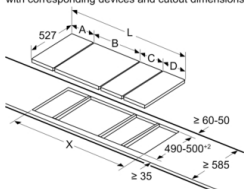

Serie 2, Domino steklokeramična kuhalna plošča, 30 cm, Črna, površinska montaža z okvirjem PKF375CA1E

measurements in mm

When installing two Domino units right next to a hob, two assembly kits (HEZ394301) are required.

measurements in mm

When installing two or more Domino units side-by-side, one or more assembly kits are required (2 units = 1 assembly kit, 3 units = 2 assembly kits, etc.).

Dimenzije v mm
Možnost sestavljanja posameznih delov z ustreznimi dimenzijami aparatov in izrezov

Širina:
Širina aparata:

	A	B	C	D	L	X	
2x30	306	306	-	-	612	576	
1x30, 1x40	306	396	-	-	702	666	
1x30, 1x60	306	606	-	-	912	876	
1x30, 1x70*	306	710	-	-	1016	980	
1x30, 1x80	306	816	-	-	1122	1086	
1x30, 1x90	306	916	-	-	1222	1186	
2x40	396	396	-	-	792	756	
1x40, 1x60	396	606	-	-	1002	966	
1x40, 1x70*	396	710	-	-	1106	1070	
1x40, 1x80	396	816	-	-	1212	1176	
1x40, 1x90	396	916	-	-	1312	1276	
3x30	306	306	306	-	918	882	
2x30, 1x40	306	306	396	-	1008	972	
2x30, 1x60	306	306	606	-	1218	1182	
2x30, 1x70*	306	306	710	-	1322	1286	
2x30, 1x80	306	306	816	-	1428	1392	
2x30, 1x90	306	306	916	-	1528	1492	
1x30, 2x40	306	396	396	-	1098	1062	
1x30, 1x40, 1x60	306	396	606	-	1308	1272	
1x30, 1x40, 1x70*	306	396	710	-	1412	1376	
1x30, 1x40, 1x80	306	396	816	-	1518	1482	
1x30, 1x40, 1x90	306	396	916	-	1618	1582	
2x40, 1x60	396	396	606	-	1398	1362	
4x30	306	306	306	306	1224	1188	

measurements in mm
Assembly kit (HEZ394301) for Domino

measurements in mm

When installing a Domino unit right next to a hob, an assembly kit (HEZ394301) is required.

B: Dependent on the cut-out depth