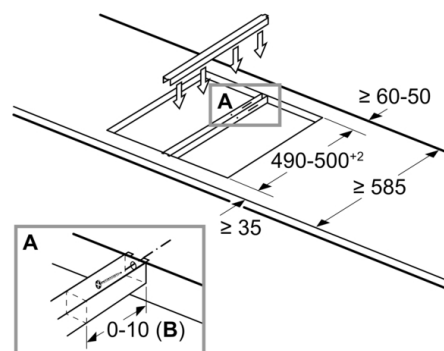

B: Dependent on the cut-out depth