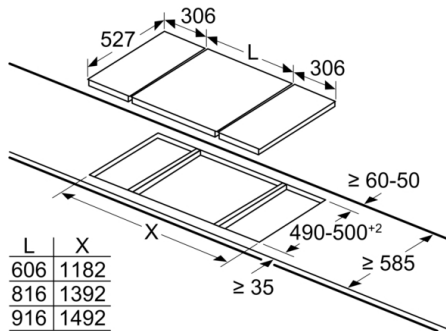

Seria 6, Plită radiantă, Domino, 30 cm, Negru, PKF375FP1E

measurements in mm

When installing two Domino units right next to a hob, two assembly kits (HEZ394301) are required.

measurements in mm