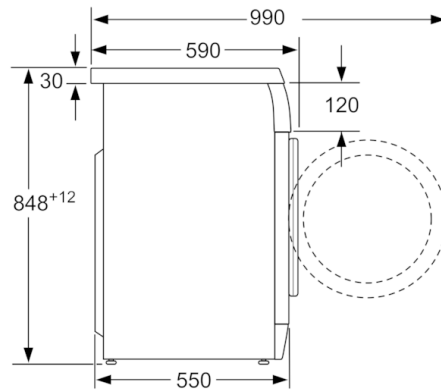

Serie | 4, wasmachine, frontlader, 7 kg, 1400 rpm
WAE28218FG

Afmeting in mm

Afmeting in mm