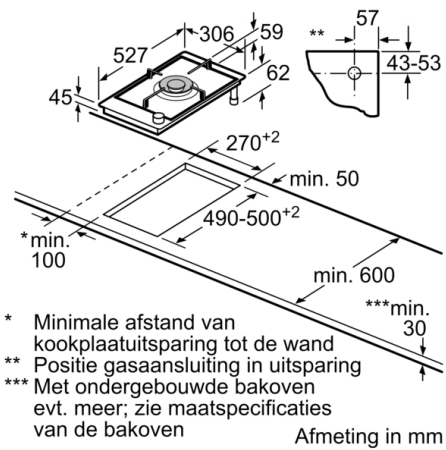

- Minimale afstand van kookplaatuitsparing tot de wand
- ** Positie gasaansluiting in uitsparing
- *** Met ondergebouwde bakoven evt. meer; zie maatspecificaties van de bakoven

Afmeting in mm