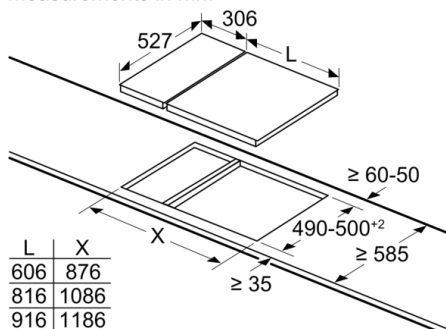

When installing a Domino unit right next to a hob, an assembly kit (HEZ394301) is required.