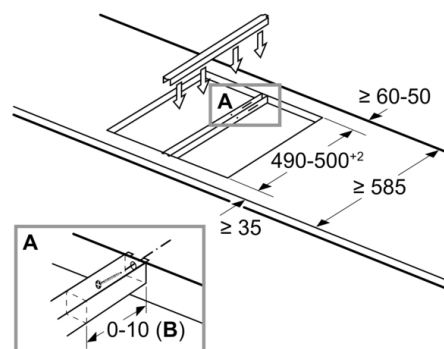

B: Dependent on the cut-out depth