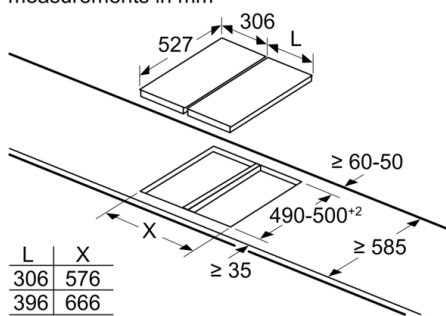

Afmeting in mm
Domino combinatie mogelijkheden met overeenkomstige apparaat- en uitsparingsmaten

Breedetype:
Apparaatbreedte:

| | A | B | C | D | L | X | |
|-------------------|-----|-----|-----|-----|------|------|--|
| 2x30 | 306 | 306 | - | - | 612 | 576 | |
| 1x30, 1x40 | 306 | 396 | - | - | 702 | 666 | |
| 1x30, 1x60 | 306 | 606 | - | - | 912 | 876 | |
| 1x30, 1x70* | 306 | 710 | - | - | 1016 | 980 | |
| 1x30, 1x80 | 306 | 816 | - | - | 1122 | 1086 | |
| 1x30, 1x90 | 306 | 916 | - | - | 1222 | 1186 | |
| 2x40 | 396 | 396 | - | - | 792 | 756 | |
| 1x40, 1x60 | 396 | 606 | - | - | 1002 | 966 | |
| 1x40, 1x70* | 396 | 710 | - | - | 1106 | 1070 | |
| 1x40, 1x80 | 396 | 816 | - | - | 1212 | 1176 | |
| 1x40, 1x90 | 396 | 916 | - | - | 1312 | 1276 | |
| 3x30 | 306 | 306 | 306 | - | 918 | 882 | |
| 2x30, 1x40 | 306 | 306 | 396 | - | 1008 | 972 | |
| 2x30, 1x60 | 306 | 306 | 606 | - | 1218 | 1182 | |
| 2x30, 1x70* | 306 | 306 | 710 | - | 1322 | 1286 | |
| 2x30, 1x80 | 306 | 306 | 816 | - | 1428 | 1392 | |
| 2x30, 1x90 | 306 | 306 | 916 | - | 1528 | 1492 | |
| 1x30, 2x40 | 306 | 396 | 396 | - | 1098 | 1062 | |
| 1x30, 1x40, 1x60 | 306 | 396 | 606 | - | 1308 | 1272 | |
| 1x30, 1x40, 1x70* | 306 | 396 | 710 | - | 1412 | 1376 | |
| 1x30, 1x40, 1x80 | 306 | 396 | 816 | - | 1518 | 1482 | |
| 1x30, 1x40, 1x90 | 306 | 396 | 916 | - | 1618 | 1582 | |
| 2x40, 1x60 | 396 | 396 | 606 | - | 1398 | 1362 | |
| 4x30 | 306 | 306 | 306 | 306 | 1224 | 1188 | |

measurements in mm
Assembly kit (HEZ394301) for Domino

measurements in mm

When installing a Domino unit right next to a hob, an assembly kit (HEZ394301) is required.

B: Dependent on the cut-out depth

**Serie 8, Domino Gas kookplaat, 30 cm,
Glaskeramisch, Zwart
PRA3A6D70**

measurements in mm

| L | X |
|-----|-----|
| 306 | 576 |
| 396 | 666 |

When installing two or more Domino units side-by-side, one or more assembly kits are required (2 units = 1 assembly kit, 3 units = 2 assembly kits, etc.).