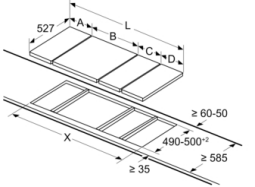

Serie 2, Domino električna ploča za kuhanje, 30 cm, Crna, ugradnja s okvirom PKF375CA1E

measurements in mm

When installing two Domino units right next to a hob, two assembly kits (HEZ394301) are required.

measurements in mm

When installing two or more Domino units side-by-side, one or more assembly kits are required (2 units = 1 assembly kit, 3 units = 2 assembly kits, etc.).

Mjere u mm
Mogućnost kombiniranja Domino-a s odgovarajućim mjerama uređaja i izreza

Tip širine:
Širina uređaja:

	A	B	C	D	L	X		
2x30	306	306	-	-			612	576
1x30, 1x40	306	396	-	-			702	666
1x30, 1x60	306	606	-	-			912	876
1x30, 1x70*	306	710	-	-			1016	980
1x30, 1x80	306	816	-	-			1122	1086
1x30, 1x90	306	916	-	-			1222	1186
2x40	396	396	-	-			792	756
1x40, 1x60	396	606	-	-			1002	966
1x40, 1x70*	396	710	-	-			1106	1070
1x40, 1x80	396	816	-	-			1212	1176
1x40, 1x90	396	916	-	-			1312	1276
3x30	306	306	306	-			918	882
2x30, 1x40	306	306	396	-			1008	972
2x30, 1x60	306	306	606	-			1218	1182
2x30, 1x70*	306	306	710	-			1322	1286
2x30, 1x80	306	306	816	-			1428	1392
2x30, 1x90	306	306	916	-			1528	1492
1x30, 2x40	306	396	396	-			1098	1062
1x30, 1x40, 1x60	306	396	606	-			1308	1272
1x30, 1x40, 1x70*	306	396	710	-			1412	1376
1x30, 1x40, 1x80	306	396	816	-			1518	1482
1x30, 1x40, 1x90	306	396	916	-			1618	1582
2x40, 1x60	396	396	606	-			1398	1362
4x30	306	306	306	306			1224	1188

measurements in mm

When installing a Domino unit right next to a hob, an assembly kit (HEZ394301) is required.

measurements in mm

Assembly kit (HEZ394301) for Domino

B: Dependent on the cut-out depth