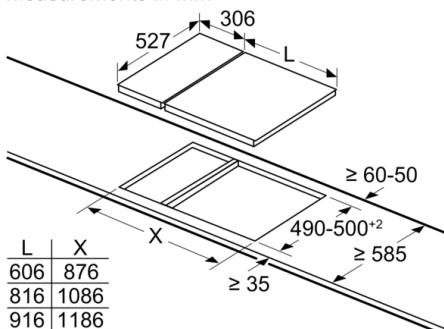

When installing two or more Domino units side-by-side, one or more assembly kits are required (2 units = 1 assembly kit, 3 units = 2 assembly kits, etc.).

Mjere u mm
Mogućnost kombiniranja Domino-a s odgovarajućim mjerama uređaja i izreza

Tip širine:
Širina uređaja:

	A	B	C	D	L	X		
2x30	306	306	-	-			612	576
1x30, 1x40	306	396	-	-			702	666
1x30, 1x60	306	606	-	-			912	876
1x30, 1x70*	306	710	-	-			1016	980
1x30, 1x80	306	816	-	-			1122	1086
1x30, 1x90	306	916	-	-			1222	1186
2x40	396	396	-	-			792	756
1x40, 1x60	396	606	-	-			1002	966
1x40, 1x70*	396	710	-	-			1106	1070
1x40, 1x80	396	816	-	-			1212	1176
1x40, 1x90	396	916	-	-			1312	1276
3x30	306	306	306	-			918	882
2x30, 1x40	306	306	396	-			1008	972
2x30, 1x60	306	306	606	-			1218	1182
2x30, 1x70*	306	306	710	-			1322	1286
2x30, 1x80	306	306	816	-			1428	1392
2x30, 1x90	306	306	916	-			1528	1492
1x30, 2x40	306	396	396	-			1098	1062
1x30, 1x40, 1x60	306	396	606	-			1308	1272
1x30, 1x40, 1x70*	306	396	710	-			1412	1376
1x30, 1x40, 1x80	306	396	816	-			1518	1482
1x30, 1x40, 1x90	306	396	916	-			1618	1582
2x40, 1x60	396	396	606	-			1398	1362
4x30	306	306	306	306			1224	1188

measurements in mm

When installing a Domino unit right next to a hob, an assembly kit (HEZ394301) is required.

measurements in mm

Assembly kit (HEZ394301) for Domino