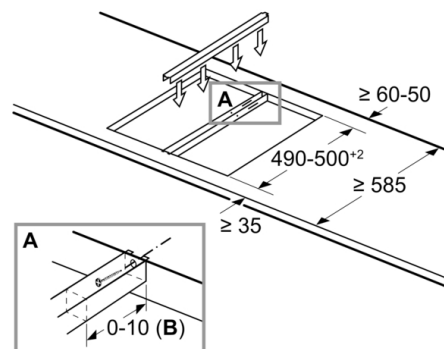

B: Dependent on the cut-out depth