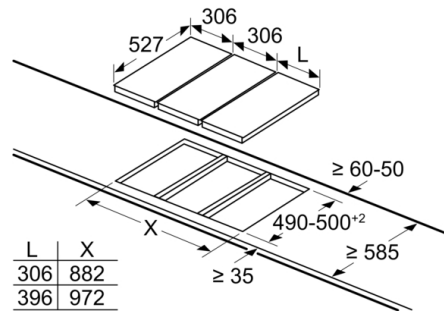

When installing two Domino units right next to a hob, two assembly kits (HEZ394301) are required.

measurements in mm