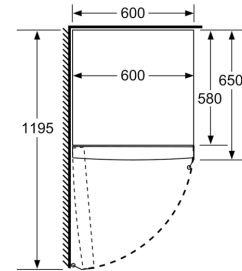

Série 4, Réfrigérateur pose-libre, 176 x 60 cm, Acier Inoxydable Style KSV33VL3P

	a	b	c	d	e	f
KSW36, GSD36	187					
KSV36, KSF36, GSN36, GSV36	186					
KSV33, GSN33, GSV33	176	60	65	58	60	119.5
KSV29, GSN29, GSV29	161					
GSV24	146					
GSN51	161					
GSN54	176	70	78	70	70	142
GSN58	191					

- a Height
- b Width
- c Depth with closed door w/o handle and w/o distance part
- d Depth of cabinet w/o distance part
- e Width with open door w/o handle
- f Depth with open door w/o handle w/o distance part

measurements in cm

measurements in mm