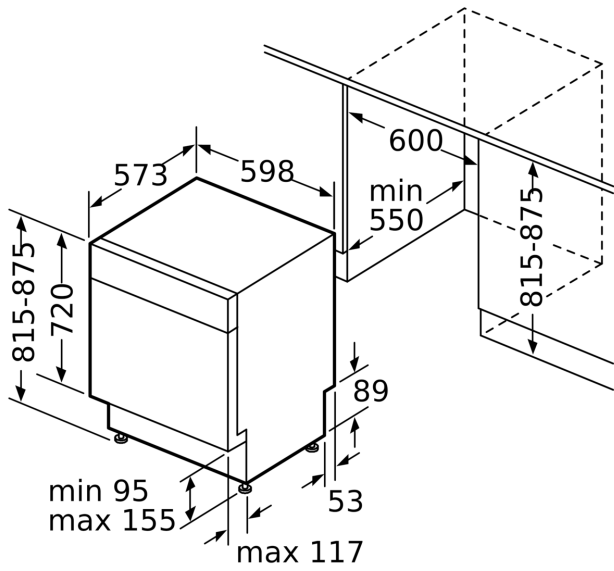

**Series 2, built-under dishwasher, 60
cm, Brushed steel anti-fingerprint
SMU2HTI64S**

mõõdud (mm)