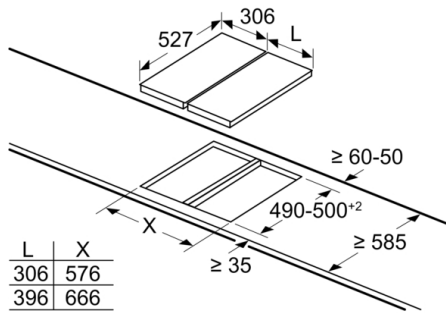

Serie 6, Placa dominó, 30 cm, Negro PKF375FP1E

measurements in mm

When installing two or more Domino units side-by-side, one or more assembly kits are required (2 units = 1 assembly kit, 3 units = 2 assembly kits, etc.).

Dimensiones en mm