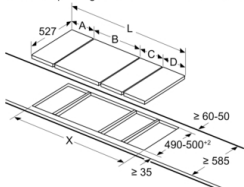

Serie 6, Placa dominó, 30 cm, Negro PKF375FP1E

measurements in mm

When installing two Domino units right next to a hob, two assembly kits (HEZ394301) are required.

measurements in mm

When installing two or more Domino units side-by-side, one or more assembly kits are required (2 units = 1 assembly kit, 3 units = 2 assembly kits, etc.).

Dimensiones en mm

Posibilidades de combinación de encimeras dominó con las correspondientes dimensiones de los aparatos y los huecos

Tipo de anchura:

Anchura del aparato:

	A	B	C	D	L	X		
2x30	306	306	-	-	-	-	612	576
1x30, 1x40	306	396	-	-	-	-	702	666
1x30, 1x60	306	606	-	-	-	-	912	876
1x30, 1x70*	306	710	-	-	-	-	1016	980
1x30, 1x80	306	816	-	-	-	-	1122	1086
1x30, 1x90	306	916	-	-	-	-	1222	1186
2x40	396	396	-	-	-	-	792	756
1x40, 1x60	396	606	-	-	-	-	1002	966
1x40, 1x70*	396	710	-	-	-	-	1106	1070
1x40, 1x80	396	816	-	-	-	-	1212	1176
1x40, 1x90	396	916	-	-	-	-	1312	1276
3x30	306	306	306	-	-	-	918	882
2x30, 1x40	306	306	396	-	-	-	1008	972
2x30, 1x60	306	306	606	-	-	-	1218	1182
2x30, 1x70*	306	306	710	-	-	-	1322	1286
2x30, 1x80	306	306	816	-	-	-	1428	1392
2x30, 1x90	306	306	916	-	-	-	1528	1492
1x30, 2x40	306	396	396	-	-	-	1098	1062
1x30, 1x40, 1x60	306	396	606	-	-	-	1308	1272
1x30, 1x40, 1x70*	306	396	710	-	-	-	1412	1376
1x30, 1x40, 1x80	306	396	816	-	-	-	1518	1482
1x30, 1x40, 1x90	306	396	916	-	-	-	1618	1582
2x40, 1x60	396	396	606	-	-	-	1398	1362
4x30	306	306	306	306	-	-	1224	1188

measurements in mm

Assembly kit (HEZ394301) for Domino

measurements in mm

When installing a Domino unit right next to a hob, an assembly kit (HEZ394301) is required.

B: Dependent on the cut-out depth