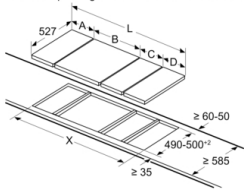

Serie | 6, Placa dominó, 30 cm, Vidrocerámica PSA3A6B20

measurements in mm

When installing two Domino units right next to a hob, two assembly kits (HEZ394301) are required.

measurements in mm

When installing two or more Domino units side-by-side, one or more assembly kits are required (2 units = 1 assembly kit, 3 units = 2 assembly kits, etc.).

Dimensiones en mm

Posibilidades de combinación de encimeras dominó con las correspondientes dimensiones de los aparatos y los huecos

Tipo de anchura:

Anchura del aparato:

	A	B	C	D	L	X	
2x30	306	306	-	-		612	576
1x30, 1x40	306	396	-	-		702	666
1x30, 1x60	306	606	-	-		912	876
1x30, 1x70*	306	710	-	-		1016	980
1x30, 1x80	306	816	-	-		1122	1086
1x30, 1x90	306	916	-	-		1222	1186
2x40	396	396	-	-		792	756
1x40, 1x60	396	606	-	-		1002	966
1x40, 1x70*	396	710	-	-		1106	1070
1x40, 1x80	396	816	-	-		1212	1176
1x40, 1x90	396	916	-	-		1312	1276
3x30	306	306	306	-		918	882
2x30, 1x40	306	306	396	-		1008	972
2x30, 1x60	306	306	606	-		1218	1182
2x30, 1x70*	306	306	710	-		1322	1286
2x30, 1x80	306	306	816	-		1428	1392
2x30, 1x90	306	306	916	-		1528	1492
1x30, 2x40	306	396	396	-		1098	1062
1x30, 1x40, 1x60	306	396	606	-		1308	1272
1x30, 1x40, 1x70*	306	396	710	-		1412	1376
1x30, 1x40, 1x80	306	396	816	-		1518	1482
1x30, 1x40, 1x90	306	396	916	-		1618	1582
2x40, 1x60	396	396	606	-		1398	1362
4x30	306	306	306	306		1224	1188

measurements in mm

Assembly kit (HEZ394301) for Domino

B: Dependent on the cut-out depth

measurements in mm

When installing a Domino unit right next to a hob, an assembly kit (HEZ394301) is required.