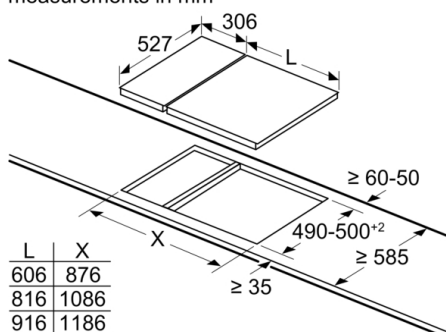

When installing a Domino unit right next to a hob, an assembly kit (HEZ394301) is required.