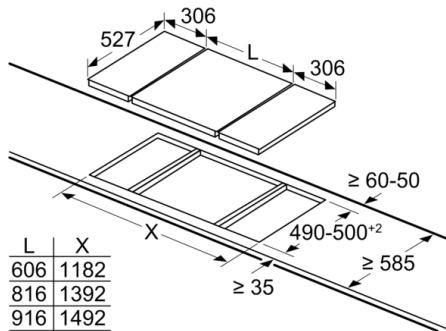

Serie | 6, Placa dominó, 30 cm, Vidrocerámica PSA3A6B20

measurements in mm

When installing two Domino units right next to a hob, two assembly kits (HEZ394301) are required.

measurements in mm