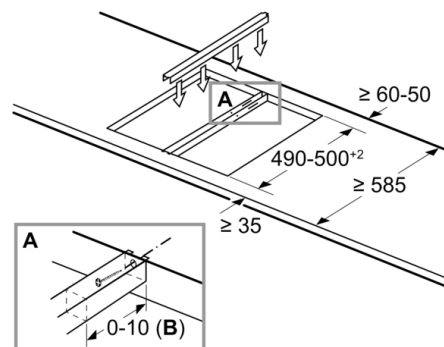

B: Dependent on the cut-out depth

measurements in mm