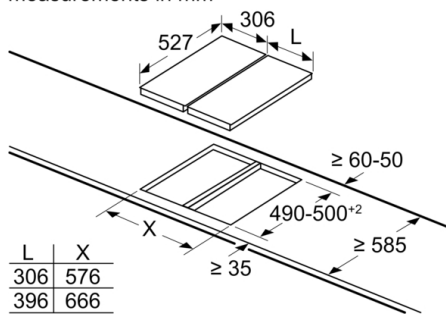

**Serie | 6, Placa dominó, 30 cm,
Vitrocerámica
PSA3A6B20**

measurements in mm

When installing two or more Domino units side-by-side, one or more assembly kits are required (2 units = 1 assembly kit, 3 units = 2 assembly kits, etc.).