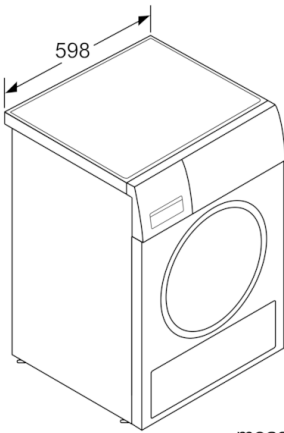

Technical data

| | |
|---|---------------------|
| Built-in / Free-standing : | Free-standing |
| Removable top : | No |
| Door hinge : | Right |
| Color / Material body : | Inox-easyclean |
| Length electrical supply cord (cm) : | 145.0 |
| Height of removable worktop (mm) : | 842 |
| Dimensions of the product (mm) : | 842 x 598 x 599 |
| Net weight (kg) : | 40.943 |
| Drum volume (l) : | 112 |
| Connection Rating (W) : | 2800 |
| Current (A) : | 16/10 |
| Voltage (V) : | 220-240 |
| Frequency (Hz) : | 50 |
| Approval certificates : | CE, VDE |
| Drying process : | automatic |
| Capacity cotton (kg) - NEW (2010/30/EC) : | 8.0 |
| : | Cotton cupboard dry |
| Energy consumption electric dryer, full load - NEW (2010/30/EC) (kWh) : | 4.61 |
| Standard cotton programme time at full load (min) : | 126 |
| Energy consumption electric dryer, partial load - NEW (2010/30/EC) (kWh) : | 2.59 |
| Standard cotton programme time at partial load (min) : | 76 |
| Weighted annual energy consumption, electric dryer - NEW (2010/30/EC) (kWh) : | 557.0 |
| Power consumption in off-mode (W) - NEW (2010/30/EC) : | 0.10 |
| Power consumption in left-on mode (W) - NEW (2010/30/EC) : | 0.50 |
| Weighted programme time (min) : | 97 |
| Condensation efficiency class - NEW (2010/30/EC) : | B |
| Average condensation efficiency full load (%) : | 88 |
| Average condensation efficiency partial load (%) : | 88 |
| Weighted condensation efficiency (%) : | 88 |

General Information

- Dimensions (H x W x D): 84.2 x 59.8 x 59.9 cm
- Slide-Under

**Serie | 4, Condenser Tumble Dryer, 8 kg,
Inox-easyclean
WTM8326SZA**

measurements in mm