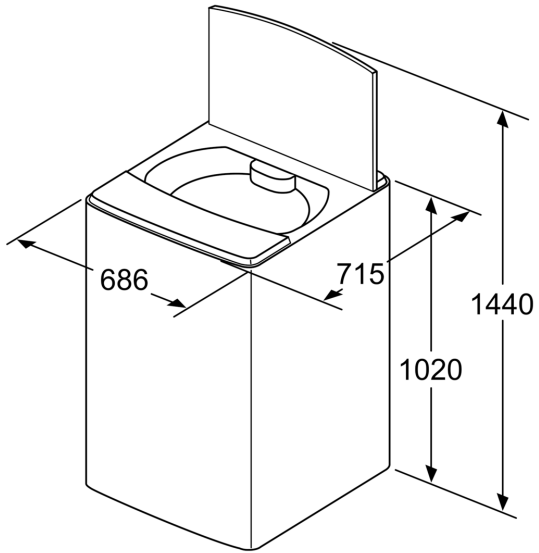

---

|  |                           |
|--|---------------------------|
| Maximum capacity in kg (EU 2017/1369): ..... | 16.0 kg                   |
| Built-in / Free-standing: .....              | Free-standing             |
| Color / Material body: .....                 | Silver-inox / silver-inox |
| Length electrical supply cord: .....         | 190.0 cm                  |
| Height of the appliance: .....               | 1020 mm                   |
| Wheels: .....                                | No                        |
| Net weight: .....                            | 56.1 kg                   |
| Drum volume: .....                           | 116 l                     |
| Connection rating: .....                     | 680 W                     |
| Fuse protection: .....                       | 10 A                      |
| Voltage: .....                               | 220-240 V                 |
| Frequency: .....                             | 50 Hz                     |

---

measurements in mm