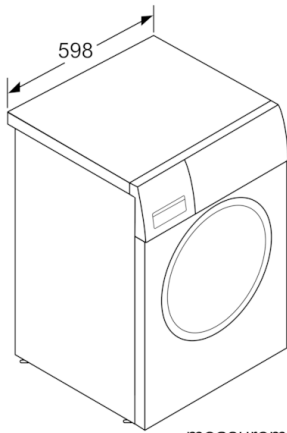

**Serie | 4, Frontloader Washing Machine, 8
kg, 1200 rpm
WAK2426SZA**

measurements in mm