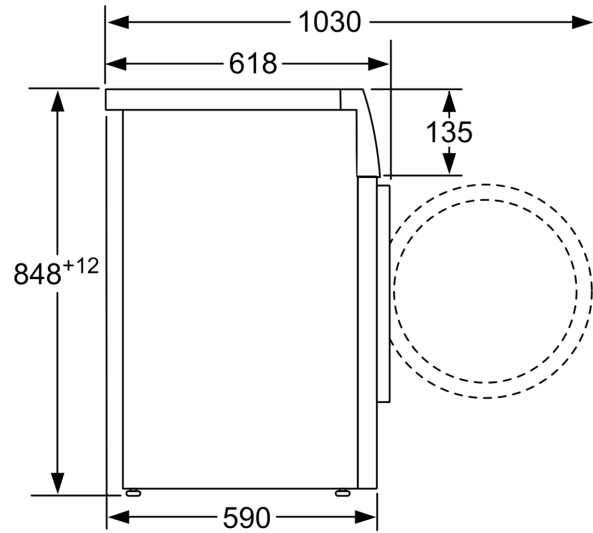

measurements in mm