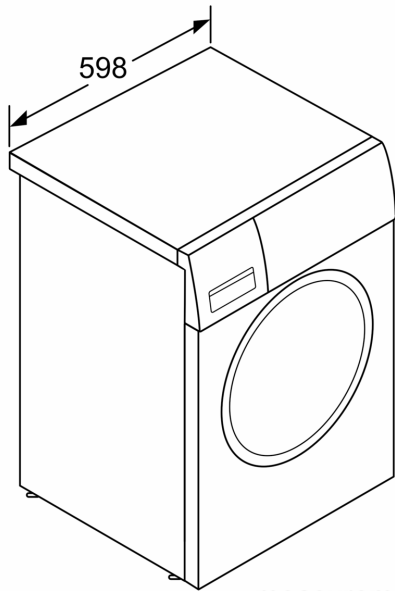

**Series 2, Frontloader Washing
Machine, 8 kg, 1000 rpm
WAJ20180ZA**

---

measurements in mm