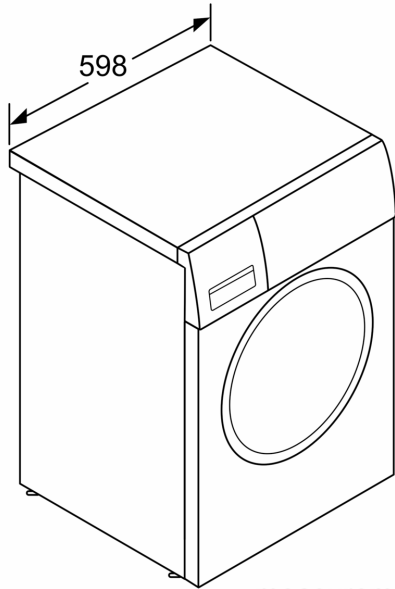

Maximum capacity in kg (EU 2017/1369):	7.0 kg
Built-in / Free-standing:	Free-standing
Door hinge:	Left
Color / Material body:	Silver inox
Length electrical supply cord:	160.0 cm
Height of the appliance:	848 mm
Dimensions of the product:	848 x 598 x 590 mm
Wheels:	No
Net weight:	68.1 kg
Drum volume:	63 l
Connection rating:	2300 W
Fuse protection:	10 A
Voltage:	220-240 V
Frequency:	50 Hz

General Information

- Dimensions (H x W x D): 84.8 x 59.8 x 59 cm
- Slide-Under

**Series 2, Frontloader Washing
Machine, 7 kg, , Silver inox
WAJ2017SZA**

measurements in mm

measurements in mm