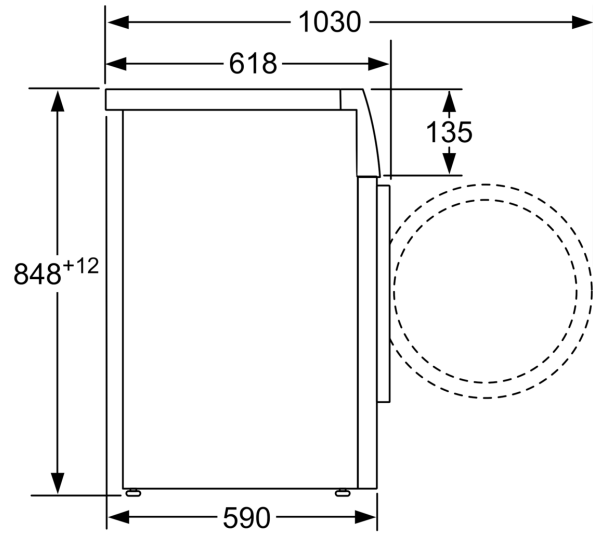

Maximum capacity in kg (EU 2017/1369):	7.0 kg
Built-in / Free-standing:	Free-standing
Door hinge:	Left
Color / Material body:	Silver inox
Length electrical supply cord:	160.0 cm
Height of the appliance:	848 mm
Dimensions of the product:	848 x 598 x 590 mm
Wheels:	No
Net weight:	68.1 kg
Drum volume:	63 l
Connection rating:	2300 W
Fuse protection:	10 A
Voltage:	220-240 V
Frequency:	50 Hz

General Information

- Dimensions (H x W x D): 84.8 x 59.8 x 59 cm
- Slide-Under

**Series 2, Frontloader Washing
Machine, 7 kg, , Silver inox
WAJ2017SZA**

measurements in mm

measurements in mm