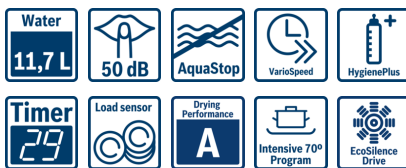

- **VarioFlex basket system und VarioDrawer:** Great loading capacity and more room.
- **VarioSpeed:** rinses in half the time with optimum cleaning and drying results.
- **AquaStop:** 100% lifetime warranty for water damages guaranteed.
- **Glass protection technology:** extra gentle handling for your delicate glasses.
- **10-year guarantee:** our convincing promise of quality against rusting of the inner tub.

Technical data

Cleaning performance :	A
Water consumption (l) :	11.7
Total annual energy consumption (kWh) 220 days :	224
Estimated annual consumption (220 standard cycles) water (l) :	2574
Built-in / Free-standing :	Free-standing
Removable top :	Yes
Door panel options :	Not possible
Height of removable worktop (mm) :	30
Height of the product (mm) :	845
Adjustable feet :	Yes - front only
Maximum adjustability feet (mm) :	20
Net weight (kg) :	44.196
Gross weight (kg) :	45.0
Connection Rating (W) :	2400
Current (A) :	10
Voltage (V) :	220-240
Frequency (Hz) :	50; 60
Length electrical supply cord (cm) :	175
Plug type :	South Africa plug
Length inlet hose (cm) :	140
Length outlet hose (cm) :	190
Hidden heating element :	Yes
Water protection system description :	
Triple water protection :	24h
:	Electr. lock panel
Water softener :	Yes
Top basket type :	mid 642
Adjustable upper basket :	Rackmatic 3-stage
Bottom basket type :	mid 642
3rd Rack :	None
Silverware Basket :	Standard
Optional accessories :	
SGZ1010, SMZ2014, SMZ5000, SMZ5001, SMZ5002, SMZ5300	
Included accessories 2 :	no
Number of place settings :	12
Color / Material panel :	Stainless steel colour, lacqu.
Color / Material body :	silver inox
Color / Material top :	Stainless steel colour, lacqu.
Dimensions of the packed product (HxWxD) (mm) :	870 x 667 x 658
Brand :	Bosch
Product name / Commercial code :	SMS46GI00Z
Number of place settings :	12
Energy efficiency class (2010/30/EC) :	A+
Energy consumption (kWh) :	1.02
Power consumption in left-on mode (W) - NEW (2010/30/EC) :	0.10
Power consumption in off-mode (W) - NEW (2010/30/EC) :	0.10
Drying performance :	A
Reference programme :	Eco
Total cycle time of reference programme (min) :	210
Duration of the left-on mode - NEW (2012/30/EC) (min) :	0
Noise level (dB(A) re 1 pW) :	50
Installation typology :	Built-under
Panel ready :	1/2
Connection Rating (W) :	2400