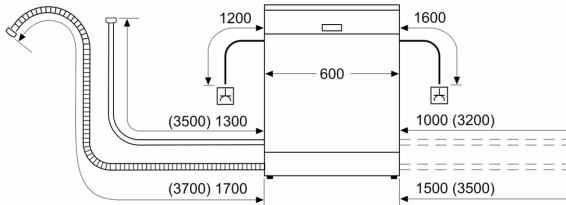

Maximum number of place settings: 13
 The water consumption of the eco programme in liters per cycle (EU 2017/1369):9.3 l
 Built-in / Free-standing: Free-standing
 Removable top: Yes
 Door panel options: Not possible
 Color / Material panel: Stainless steel colour, lacqu.
 Color / Material body:Brushed steel anti-fingerprint
 Color / Material top:Stainless steel colour, lacqu.
 Frequency: 50; 60 Hz
 Length electrical supply cord: 175.0 cm
 Plug type: South Africa plug
 Length inlet hose: 165 cm
 Length outlet hose: 190 cm
 Adjustable plinth: No
 Height of removable worktop: 30 mm
 Height of the appliance: 845 mm
 Maximum adjustability feet: 20 mm
 Dimensions of the product (HxWxD):845 x 600 x 600 mm
 Dimensions of the packed product (HxWxD): 880 x 660 x 680 mm
 Net weight:46.9 kg
 Gross weight: 48.2 kg
 Voltage: 220-240 V
 Connection rating: 2400 W
 Fuse protection:10 A
 Hidden heating element: Yes

Programmes / functions

- VarioFlex basket system
- 3 stage Rackmatic height-adjustable top basket
- Single water protection 24h

Additional features

- Child safety -Tamperproof controls
- Servo lock for effortless door closing
- Aquamix - Glass protection system
- Dimensions of the product (HxWxD): 84.5 x 60 x 60 cm

**Series 4, Freestanding Dishwasher,
60 cm, Brushed steel anti-fingerprint
SMS45NI00Z**

measurements in mm

⏏ socket
() values with extension kit