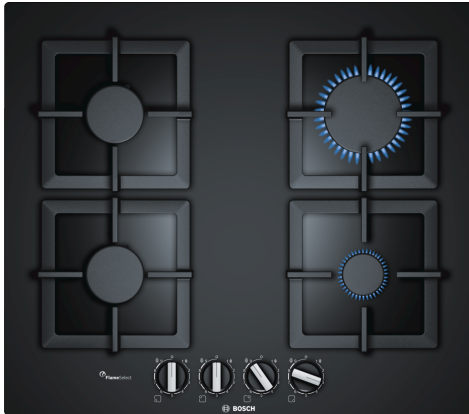

**Series 6, Gas Hob, 60 cm, Tempered glass, Black
PPP6A6B20Z**

- HEZ298105 Simmer plate
- HEZ298114 Small pot support

The tempered-glass gas hob with FlameSelect: achieve perfect cooking results thanks to nine precisely defined power levels.

- **FlameSelect:** for a precise adjustment of the flame in nine defined levels.
- **Single cast-iron pan supports:** for high firmness and easy handling.
- **Sword knobs:** for an ergonomic control.
- **Surface colour:** elegant black tempered-glass design.
- **Standard and semi-flush built-in option:** choose between flush or slightly raised installation.

Product name/family: gas hob w integrated controls
 Built-in / Free-standing: Built-in
 Energy input: Gas
 Total number of positions that can be used at the same time: 4
 Type of control setting devices: sword knobs
 Min. required niche size for installation (HxWxD): 45 x 560-562 x 480-492 mm
 Width of the appliance: 590 mm
 Dimensions: 58 x 590 x 520 mm
 Dimensions of the packed product (HxWxD): 141 x 651 x 578 mm
 Net weight: 14.1 kg
 Gross weight: 15.0 kg
 Residual heat indicator: No
 Location of control panel: Front
 Basic surface material: Tempered glass
 Color of surface: Black
 Color of frame: Black
 Length electrical supply cord: 100.0 cm
 EAN code: 4242005305568
 Gas connection rating: 7500 W
 Fuse protection: 3 A
 Voltage: 220-240 V
 Frequency: 50-60 Hz

Series 6, Gas Hob, 60 cm, Tempered glass, Black PPP6A6B20Z

The tempered-glass gas hob with FlameSelect: achieve perfect cooking results thanks to nine precisely defined power levels.

Design

- tempered black hard glass base surface, black
- frameless: install the hob either flush or slightly raised on the worktop
- Cast iron w rubber feet single