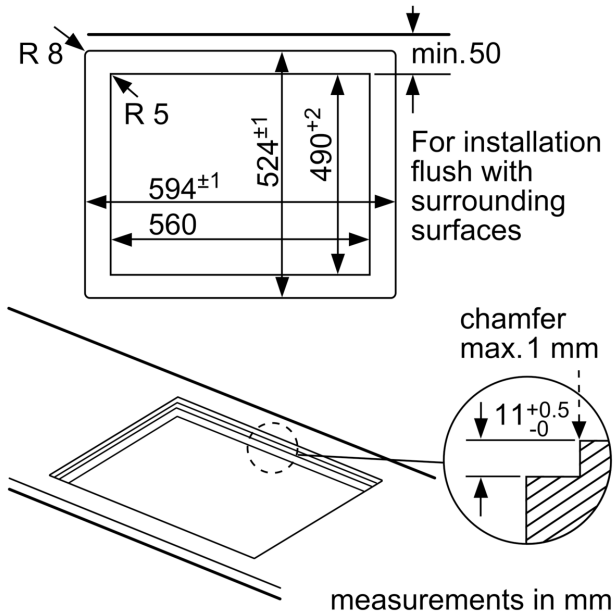

Product name/family: gas hob w integrated controls
 Built-in / Free-standing: Built-in
 Energy input: Gas
 Total number of positions that can be used at the same time: 4
 Type of control setting devices: sword knobs
 Min. required niche size for installation (HxWxD): 45 x 560-562 x 480-492 mm
 Width of the appliance: 590 mm
 Dimensions: 58 x 590 x 520 mm
 Dimensions of the packed product (HxWxD): 141 x 651 x 578 mm
 Net weight: 14.1 kg
 Gross weight: 15.0 kg
 Residual heat indicator: No
 Location of control panel: Front
 Basic surface material: Tempered glass
 Color of surface: Black
 Color of frame: Black
 Length electrical supply cord: 100.0 cm
 EAN code: 4242005305568
 Gas connection rating: 7500 W
 Fuse protection: 3 A
 Voltage: 220-240 V
 Frequency: 50-60 Hz

Safety

- Flame failure safety device: prevents unwanted gas flow when flame goes out.

Installation (gas types & measurements)

- Usable for: Liquid gas G30,31 28-30/37mbar
- Preset of liquid gas (28-30/37mbar)
- Dimensions of the product (HxWxD mm): 58 x 590 x 520
- Required niche size for installation (HxWxD mm) : 45 x 560 x (480 - 492)
- Min. worktop thickness: 30 mm
- Power cord 1 m South Africa plug: plug and play, no electrician required for installation.
- Connected load: 7.5 KW

**Series 6, Gas Hob, 60 cm, Tempered glass, Black
PPP6A6B20Z**

- * Minimum distance from the hob cut-out to the wall
- ** Position of gas connection in the cut-out
- *** With fitted oven underneath, possibly more; see space requirements for the oven