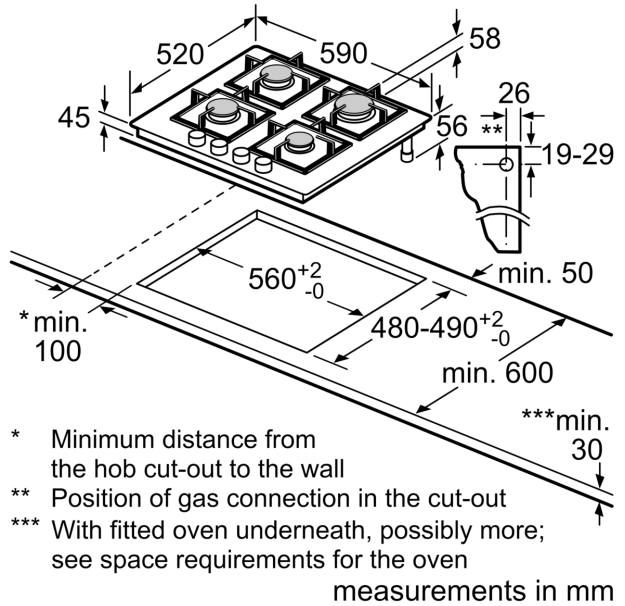

Product name/family: gas hob w integrated controls
 Built-in / Free-standing: Built-in
 Energy input: Gas
 Total number of positions that can be used at the same time: 4
 Type of control setting devices: sword knobs
 Min. required niche size for installation (HxWxD): 45 x 560-562 x 480-492 mm
 Width of the appliance: 590 mm
 Dimensions: 58 x 590 x 520 mm
 Dimensions of the packed product (HxWxD): 141 x 651 x 578 mm
 Net weight: 14.1 kg
 Gross weight: 15.0 kg
 Residual heat indicator: No
 Location of control panel: Front
 Basic surface material: Tempered glass
 Color of surface: Black
 Color of frame: Black
 Length electrical supply cord: 100.0 cm
 EAN code: 4242005305568
 Gas connection rating: 7500 W
 Fuse protection: 3 A
 Voltage: 220-240 V
 Frequency: 50-60 Hz

Burners and power

- 4 PC
- Left front: Standard burner up to 1.75 KW (depending on gas type)
- Left rear: Standard burner up to 1.75 KW (depending on gas type)
- Right rear: High speed burner up to 3 KW (depending on gas type)
- Right front: Economy burner up to 1 KW (depending on gas type)

Safety

- Flame failure safety device: prevents unwanted gas flow when flame goes out.

Installation (gas types & measurements)

- Usable for: Liquid gas G30,31 28-30/37mbar
- Preset of liquid gas (28-30/37mbar)
- Dimensions of the product (HxWxD mm): 58 x 590 x 520
- Required niche size for installation (HxWxD mm) : 45 x 560 x (480 - 492)
- Min. worktop thickness: 30 mm
- Power cord 1 m South Africa plug: plug and play, no electrician required for installation.
- Connected load: 7.5 KW

**Series 6, Gas Hob, 60 cm, Tempered glass, Black
PPP6A6B20Z**

- * Minimum distance from the hob cut-out to the wall
- ** Position of gas connection in the cut-out
- *** With fitted oven underneath, possibly more; see space requirements for the oven