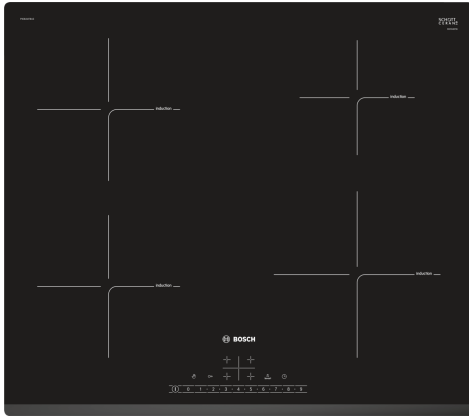

**Series 6, Induction Hob, 60 cm,
Black, surface mount without frame
PIE631FB1E**

The induction hob: cook fast, clean and safely while using very little energy.

- **DirectSelect:** Direct, simple selection of the desired cooking zone, power and additional functions.
- **PowerBoost:** Up to 50% more power for faster heating.
- **Ceramics glass is much more slim and durable with better vertical conduction.**

Product name/family: Cooking zone ceramic
 Built-in / Free-standing: Built-in
 Energy input: Electric
 Total number of positions that can be used at the same time: 4
 Min. required niche size for installation (HxWxD): 51 x 560-560 x 490-500 mm
 Width of the appliance: 592 mm
 Dimensions: 51 x 592 x 522 mm
 Dimensions of the packed product (HxWxD): 126 x 753 x 603 mm
 Net weight: 11.6 kg
 Gross weight: 13.8 kg
 Residual heat indicator: yes
 Location of control panel: Front
 Basic surface material: Ceramic
 Color of surface: Black
 Length electrical supply cord: 110.0 cm
 EAN code: 4242002870281
 Voltage: 220-240 V
 Frequency: 50; 60 Hz

Power and size:

- Cooking zones: 1 x Ø 180 mm, 1.8 KW (max. Power levels 3.1 KW)
Induction; 1 x Ø 180 mm, 1.8 KW (max. Power levels 3.1 KW)
Induction; 1 x Ø 145 mm, 1.4 KW (max. Power levels 2.2 KW)
Induction; 1 x Ø 210 mm, 2.2 KW (max. Power levels 3.7 KW)
Induction
- Min. worktop thickness: 16 mm

Environment+safety:

- 2 stage Hh residual heat indicator for each zone
- Main switch
- Variable 17-stage power settings for each zone

Quickness:

- Boost setting for all zones

**Series 6, Induction Hob, 60 cm,
Black, surface mount without frame
PIE631FB1E**