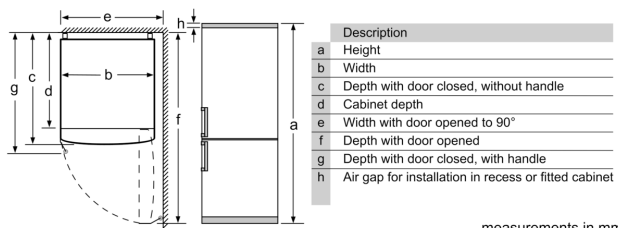

APPLIANCE DIMENSION

- Dimensions: H 186 cm x L 86 cm x D 81 cm

TECHNICAL INFORMATION

- Door right hinged, reversible
- Height adjustable front feet, roles in the back
- Climate Class SN-T
- Connected load 100 W
- Rated Voltage 220 - 240 V

- Based on the results of the standard 25-hour test. Actual consumption depends on usage/position of the appliance.

ENVIREMENT AND SAFETY

INSTALLATION

General Information

**Series 6, Freestanding Fridge-freezer
(Bottom freezer), 186 x 86 cm,
Stainless steel (with anti-fingerprint)
KGN86AI30Z**

Appliance name	a	b	c	d	e	f	g	h
KGN86 (inner handle)	1860	860	810	720	870	1610	810	12
KGN86 (outer handle)	1860	860	810	720	910	1610	850	12

measurements in mm