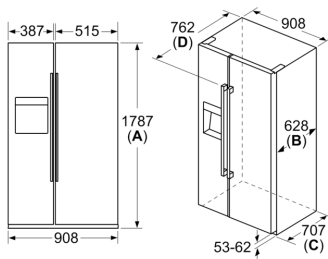

TECHNICAL INFORMATION

- Appliance adjustable on 4 roles
- Climate Class SN-T

APPLIANCE DIMENSION

- Dimensions: H 178.7 cm x L 90.8 cm x D 70.7 cm

- Rated Voltage 220 - 240 V

Standard Accessories

- Ice cube tray, egg tray

ENVIREMENT AND SAFETY

INSTALLATION

General Information

**Series 4, Side-by-Side Fridge, 178.7 x 90.8 cm, Stainless steel (with anti-fingerprint)
KAI93VI304**

Measurements in mm

Measurements in mm

A	a	b
≤ 600	50	50
600 < A ≤ 650	50	50
650 < A ≤ 700	53	96
> 700	277	418

A: Kitchen cabinet or worktop depth

B: Wall
Drawers can be pulled out with door open to 90°

Drawers can be taken out with door completely opened

measurements in mm

Specifications

A	Front is adjustable from 1783 to 1792
B	Cabinet depth
C	Depth incl. door, without handle
D	Depth incl. door, with handle