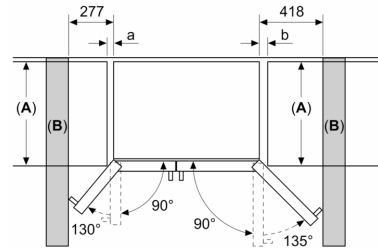

ENVIREMENT AND SAFETY

INSTALLATION

General Information

**Series 4, Side-by-Side Fridge, 178.7 x 90.8 cm, Stainless steel (with anti-fingerprint)
KAI93VI304**

Measurements in mm

Measurements in mm

A	a	b
≤ 600	50	50
600 < A ≤ 650	50	50
650 < A ≤ 700	53	96
> 700	277	418

A: Kitchen cabinet or worktop depth

B: Wall
Drawers can be pulled out with door open to 90°

Drawers can be taken out with door completely opened

measurements in mm

Specifications

A	Front is adjustable from 1783 to 1792
B	Cabinet depth
C	Depth incl. door, without handle
D	Depth incl. door, with handle