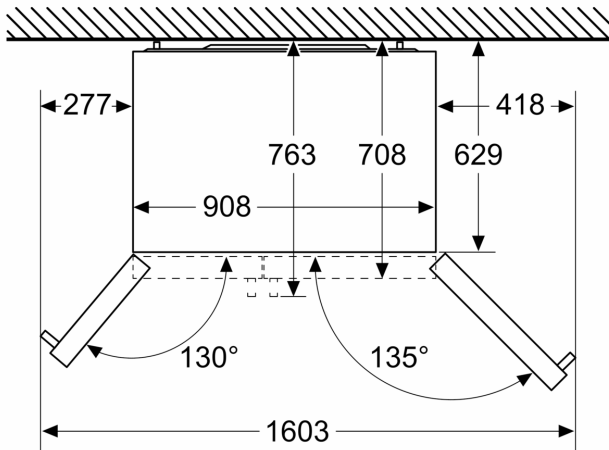

TECHNICAL INFORMATION

- Appliance adjustable on 4 roles
- Climate Class SN-T

APPLIANCE DIMENSION

- Dimensions: H 178.7 cm x L 90.8 cm x D 70.7 cm

- Rated Voltage 220 - 240 V

Standard Accessories

- Ice cube tray, egg tray

ENVIREMENT AND SAFETY

INSTALLATION

General Information

**Series 4, Side-by-Side Fridge, 178.7 x 90.8 cm, Stainless steel (with anti-fingerprint)
KAI93VI304**

Measurements in mm

Measurements in mm

A	a	b
≤ 600	50	50
600 < A ≤ 650	50	50
650 < A ≤ 700	53	96
> 700	277	418

A: Kitchen cabinet or worktop depth

B: Wall
Drawers can be pulled out with door open to 90°

Drawers can be taken out with door completely opened

measurements in mm

Specifications

A	Front is adjustable from 1783 to 1792
B	Cabinet depth
C	Depth incl. door, without handle
D	Depth incl. door, with handle