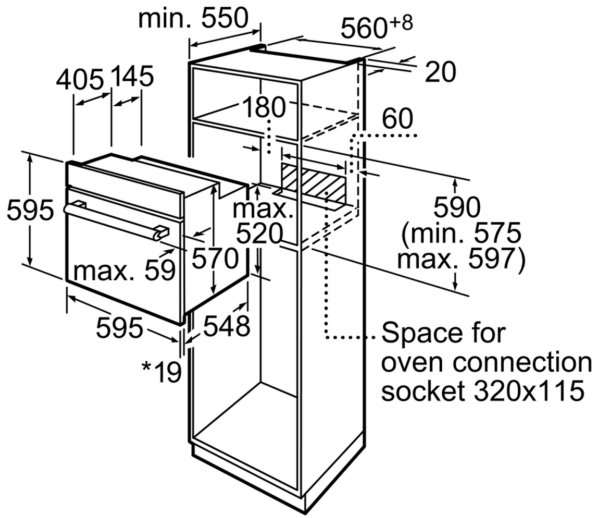

- **Heating system multifunction (5 heating modes:** 3D hot air (obsolete), Conventional top and bottom heat, Bottom heat, Hot air grilling, Variable full width grill)
- **Fast heat**
- **Temperature range 50 °C - 270 °C**
- **Cavity volume: 66 l**
- **Interior light**

1 x enamel baking tray, 1 x combination grid, 1 x universal pan

HEZ430001	Alu baking tray
HEZ431001	Enamel baking tray
HEZ432001	Universal pan
HEZ434000	Combination grid

Built-in / Free-standing: ..... Built-in  
 Integrated Cleaning system: ..... No  
 Min. required niche size for installation (HxWxD): 575-597 x 560-568 x 550 mm  
 Dimensions: ..... 595 x 595 x 548 mm  
 Dimensions of the packed product (HxWxD): ..... 665 x 660 x 680 mm  
 Control Panel Material: ..... Metal  
 Door Material: ..... Mirror glass  
 Net weight: ..... 31.0 kg  
 Usable volume of cavity: ..... 66 l  
 Heating modes: .3D hot air, Conventional heat, Bottom heat, Hot air grilling, Full width variable grill  
 Oven control: ..... mechanical  
 Number of interior lights: ..... 1  
 Length electrical supply cord: ..... 100.0 cm  
 EAN code: ..... 4242005036288  
 Number of cavities (2010/30/EC): ..... 1  
 Energy efficiency class: ..... A  
 Energy consumption per cycle conventional (2010/30/EC): ..... 0.98 kWh/cycle  
 Energy consumption per cycle forced air convection (2010/30/EC): 0.82 kWh/cycle  
 Energy efficiency index (2010/30/EC): ..... 98.8 %  
 Connection rating: ..... 3600 W  
 Fuse protection: ..... 16 A  
 Voltage: ..... 220-240 V  
 Frequency: ..... 50 Hz  
 Plug type: ..... South Africa plug  
 Included accessories: 1 x enamel baking tray, 1 x combination grid, 1 x universal pan

**Series 2, Built-in Oven, 60 x 60 cm,  
Stainless steel  
HBN311E2Z**

\*20 mm for metal fascias

Measurements in mm

\* 20 mm for metal fascias

Dimensions in mm