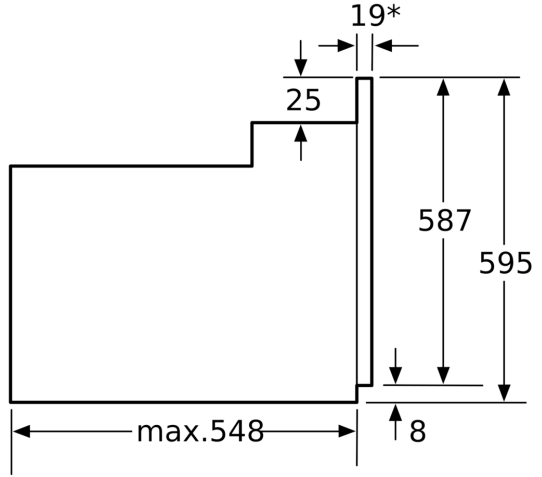

1 x enamel baking tray, 1 x combination grid, 1 x universal pan

HEZ430001	Alu baking tray
HEZ431001	Enamel baking tray
HEZ432001	Universal pan
HEZ434000	Combination grid

Built-in / Free-standing: ..... Built-in  
 Integrated Cleaning system: ..... No  
 Min. required niche size for installation (HxWxD): 575-597 x 560-568 x 550 mm  
 Dimensions: ..... 595 x 595 x 548 mm  
 Dimensions of the packed product (HxWxD): ..... 665 x 660 x 680 mm  
 Control Panel Material: ..... Metal  
 Door Material: ..... Mirror glass  
 Net weight: ..... 31.0 kg  
 Usable volume of cavity: ..... 66 l  
 Heating modes: .3D hot air, Conventional heat, Bottom heat, Hot air grilling, Full width variable grill  
 Oven control: ..... mechanical  
 Number of interior lights: ..... 1  
 Length electrical supply cord: ..... 100.0 cm  
 EAN code: ..... 4242005036288  
 Number of cavities (2010/30/EC): ..... 1  
 Energy efficiency class: ..... A  
 Energy consumption per cycle conventional (2010/30/EC): ..... 0.98 kWh/cycle  
 Energy consumption per cycle forced air convection (2010/30/EC): 0.82 kWh/cycle  
 Energy efficiency index (2010/30/EC): ..... 98.8 %  
 Connection rating: ..... 3600 W  
 Fuse protection: ..... 16 A  
 Voltage: ..... 220-240 V  
 Frequency: ..... 50 Hz  
 Plug type: ..... South Africa plug  
 Included accessories: 1 x enamel baking tray, 1 x combination grid, 1 x universal pan

**Series 2, Built-in Oven, 60 x 60 cm,  
Stainless steel  
HBN311E2Z**

\*20 mm for metal fascias

Measurements in mm

\* 20 mm for metal fascias

Dimensions in mm