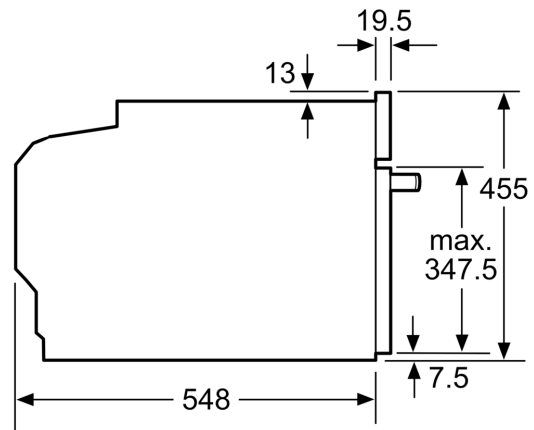

Type of micro-wave oven:MW-Combi
 Type of control:Electronic
 Dimensions: 455x594x548 mm
 Cavity dimensions: 237.0 x 480 x 392.0 mm
 Length electrical supply cord: 150.0 cm
 Net weight: 35.5 kg
 Gross weight: 37.8 kg
 EAN code:4242002789149
 Max. microwave power level:900 W
 Connection rating: 3600 W
 Fuse protection:16 A
 Voltage: 220-240 V
 Frequency: 60; 50 Hz
 Plug type: Gardy plug w/ earthing
 Included accessories:1 x combination grid, 1 x universal pan

**Series 8, Built-in Compact
Microwave Oven, 60 x 45 cm,
Stainless steel
CMG633BS1**

measurements in mm

measurements in mm

Installation with a hob.

If the compact appliance will be installed underneath a hob, the following worktop thicknesses (including substructure if necessary) must be taken into account.

measurements in mm

Hob type	min. worktop thickness	
	fitted	flush
Induction hob	42 mm	43 mm
Full surface Induction hob	52 mm	53 mm
Gas hob	32 mm	43 mm
Electric hob	32 mm	35 mm