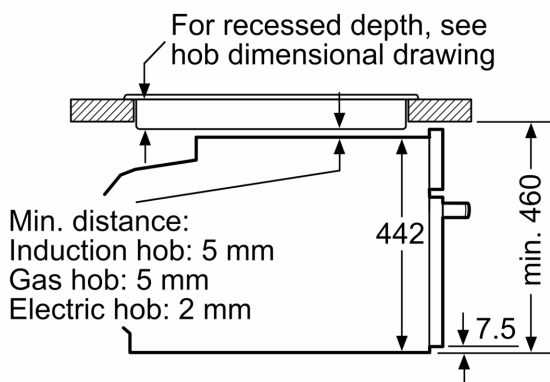

Type of micro-wave oven:MW-Combi
 Type of control:Electronic
 Dimensions: 455x594x548 mm
 Cavity dimensions: 237.0 x 480 x 392.0 mm
 Length electrical supply cord: 150.0 cm
 Net weight: 35.5 kg
 Gross weight: 37.8 kg
 EAN code:4242002789149
 Max. microwave power level:900 W
 Connection rating: 3600 W
 Fuse protection:16 A
 Voltage: 220-240 V
 Frequency: 60; 50 Hz
 Plug type: Gardy plug w/ earthing
 Included accessories:1 x combination grid, 1 x universal pan

**Series 8, Built-in Compact
Microwave Oven, 60 x 45 cm,
Stainless steel
CMG633BS1**

measurements in mm

measurements in mm

Installation with a hob.

If the compact appliance will be installed underneath a hob, the following worktop thicknesses (including substructure if necessary) must be taken into account.

measurements in mm

Hob type	min. worktop thickness	
	fitted	flush
Induction hob	42 mm	43 mm
Full surface Induction hob	52 mm	53 mm
Gas hob	32 mm	43 mm
Electric hob	32 mm	35 mm