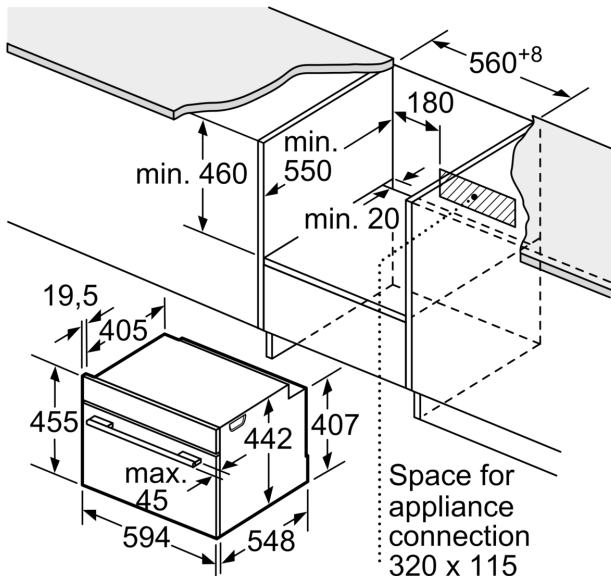

Type of micro-wave oven:MW-Combi
 Type of control:Electronic
 Dimensions: 455x594x548 mm
 Cavity dimensions: 237.0 x 480 x 392.0 mm
 Length electrical supply cord: 150.0 cm
 Net weight: 35.5 kg
 Gross weight: 37.8 kg
 EAN code:4242002789149
 Max. microwave power level:900 W
 Connection rating: 3600 W
 Fuse protection:16 A
 Voltage: 220-240 V
 Frequency: 60; 50 Hz
 Plug type: Gardy plug w/ earthing
 Included accessories:1 x combination grid, 1 x universal pan

1 x combination grid, 1 x universal pan

AOVG9MF00S Mech. Child safety lock (high glass), HEZ327000 Pizza stone, HEZ530000 Half tray, HEZ531010 Baking tray, non-stick ceramic coated, HEZ532010 Universal pan, non-stick ceramic coated, HEZ617000 Pizza pan, enamelled, HEZ625071 Grill tray, anthracite, HEZ631070 Baking tray, enamelled, HEZ632070 Multipurpose pan, enamelled, HEZ634080 Baking and roasting grid, microwave, HEZ636000 Glass pan, HEZ660050 Cover Strip, HEZ660060 Strip, HEZ664000 Baking and roasting grid, steam, HEZ915003 Glass roasting dish, 5,4 L, HEZG0AS00 Connecting cable 3m

**Series 8, Built-in Compact
Microwave Oven, 60 x 45 cm,
Stainless steel
CMG633BS1**

measurements in mm

measurements in mm

Installation with a hob.

If the compact appliance will be installed underneath a hob, the following worktop thicknesses (including substructure if necessary) must be taken into account.

measurements in mm

Hob type	min. worktop thickness	
	fitted	flush
Induction hob	42 mm	43 mm
Full surface Induction hob	52 mm	53 mm
Gas hob	32 mm	43 mm
Electric hob	32 mm	35 mm